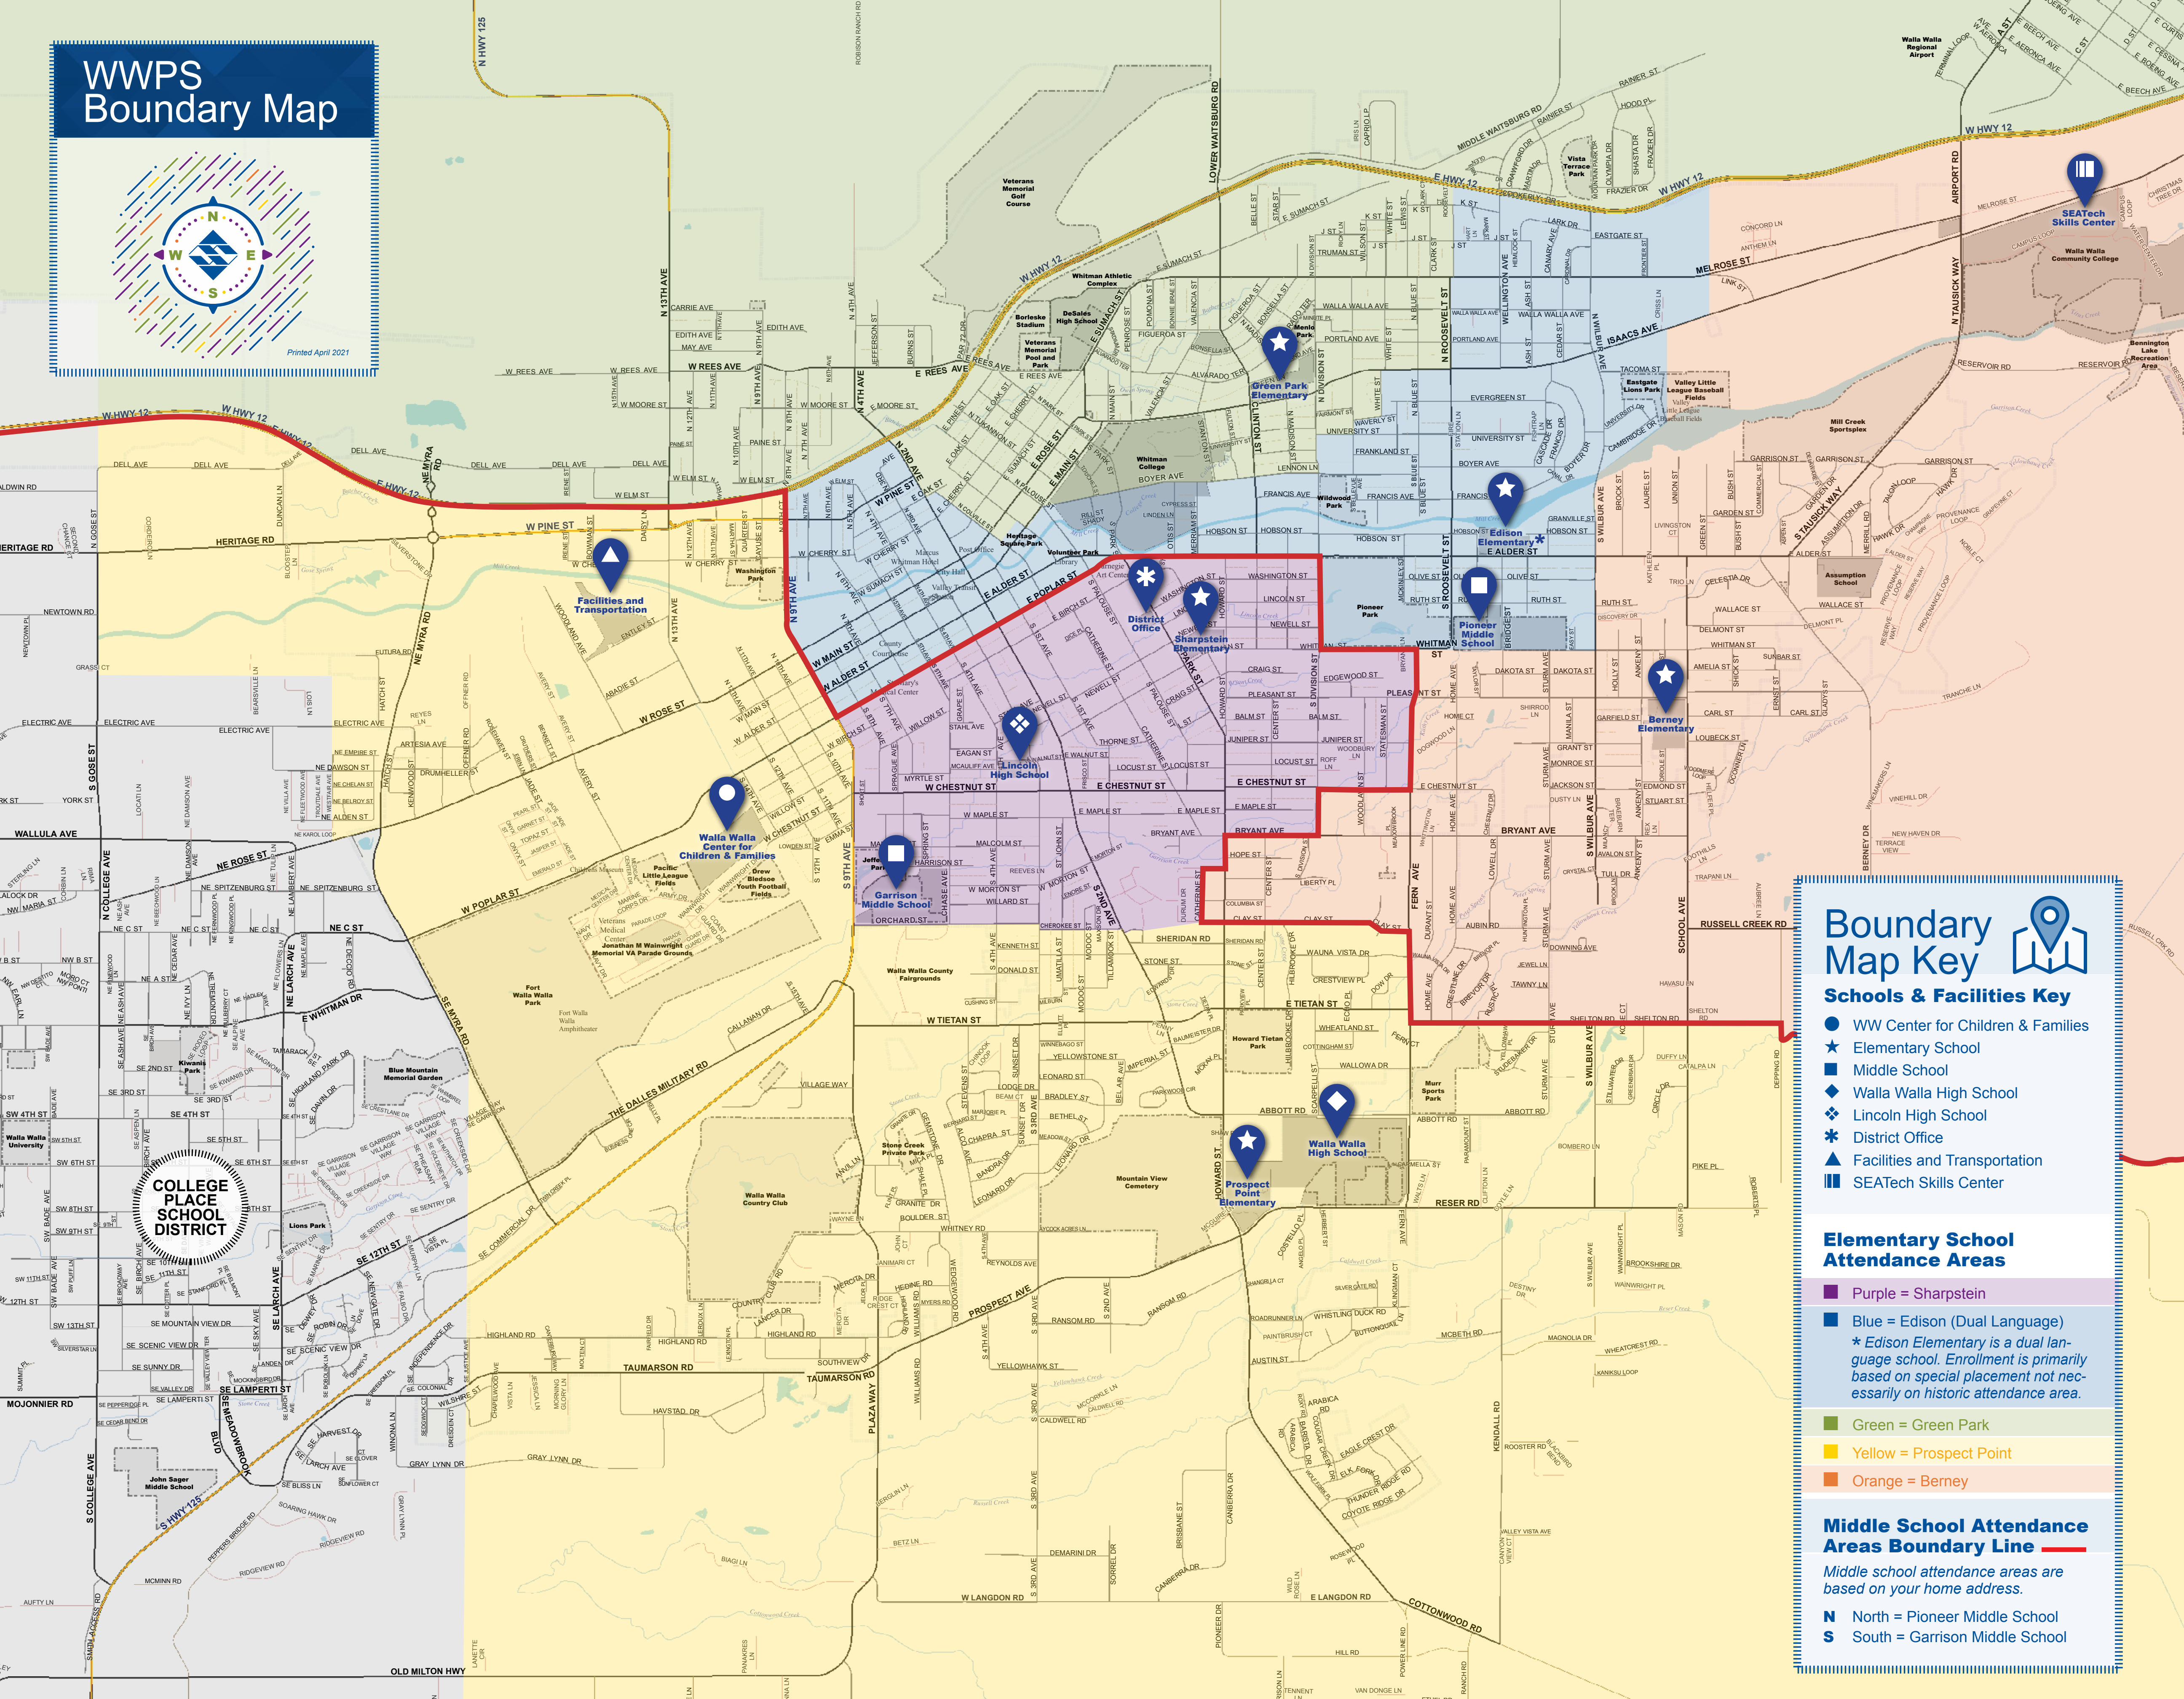

WWPS Boundary Map

Printed April 2021

Boundary Map Key

- ### Schools & Facilities Key
- WW Center for Children & Families
 - ★ Elementary School
 - Middle School
 - ◆ Walla Walla High School
 - ❖ Lincoln High School
 - * District Office
 - ▲ Facilities and Transportation
 - ▣ SEATech Skills Center

Elementary School Attendance Areas

- Purple = Sharpstein
- Blue = Edison (Dual Language)
** Edison Elementary is a dual language school. Enrollment is primarily based on special placement not necessarily on historic attendance area.*
- Green = Green Park
- Yellow = Prospect Point
- Orange = Berney

Middle School Attendance Areas Boundary Line

Middle school attendance areas are based on your home address.

- N North = Pioneer Middle School
- S South = Garrison Middle School