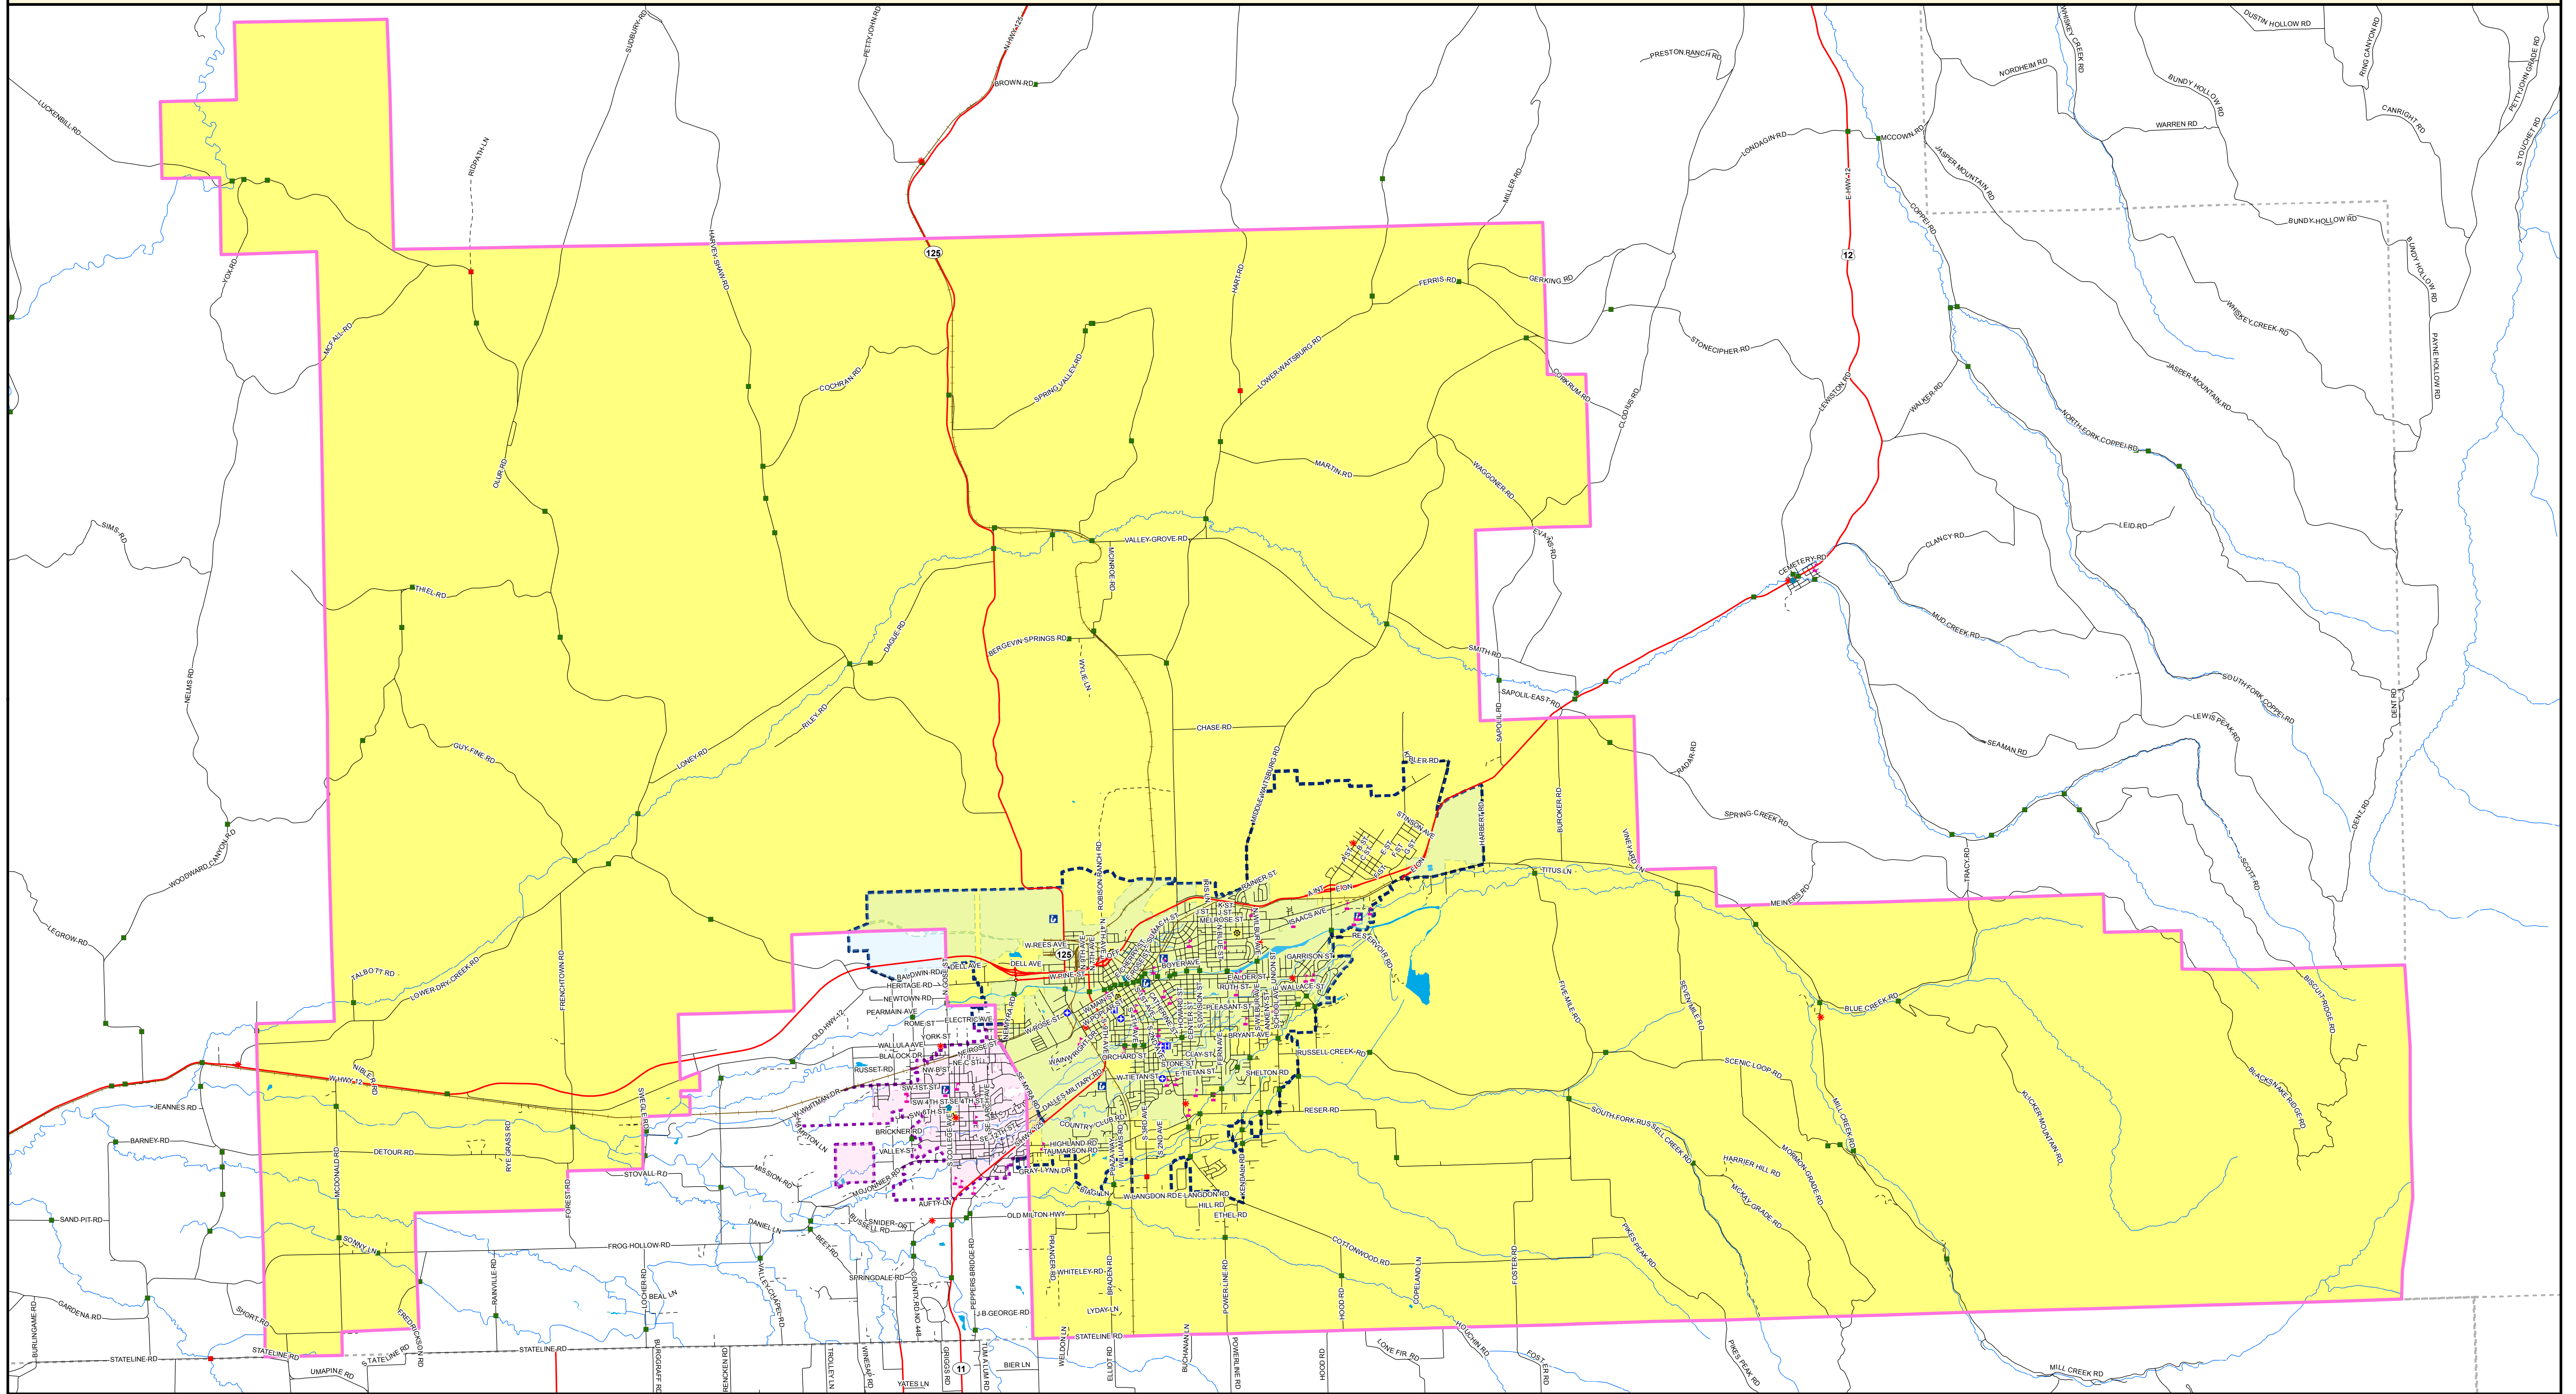

Walla Walla School District #140 & Director Districts

1. **Legend**
2. ★ FIRE STATIONS
   - POLICE STATIONS
   - BRIDGES WITH NO RESTRICTIONS
   - STATE HIGHWAYS
   - SCHOOL DISTRICTS
   - COLLEGE PLACE UGA
   - DIRECTOR DISTRICT 1, ANYWHERE IN SCHOOL DISTRICT
   - HOSPITALS
   - POST OFFICES
   - BRIDGES WITH RESTRICTIONS
   - PUBLIC ROADS
   - CITY OF COLLEGE PLACE
   - PRESCOTT UGA
   - DIRECTOR DISTRICT 2, ANYWHERE IN SCHOOL DISTRICT
   - LIBRARIES
   - RAILROADS
   - PRIVATE ROADS
   - CITY OF PRESCOTT
   - PROVISIONAL BURBANK UGA
   - DIRECTOR DISTRICT 3, ANYWHERE IN SCHOOL DISTRICT
   - MEDICAL CLINICS
   - STREAMS
   - CITY OF WAITSBURG
   - WAITSBURG UGA
   - DIRECTOR DISTRICT 4, ANYWHERE IN SCHOOL DISTRICT
   - CITY OF WALLA WALLA
   - WALLA WALLA UGA
   - DIRECTOR DISTRICT 5, ANYWHERE IN SCHOOL DISTRICT