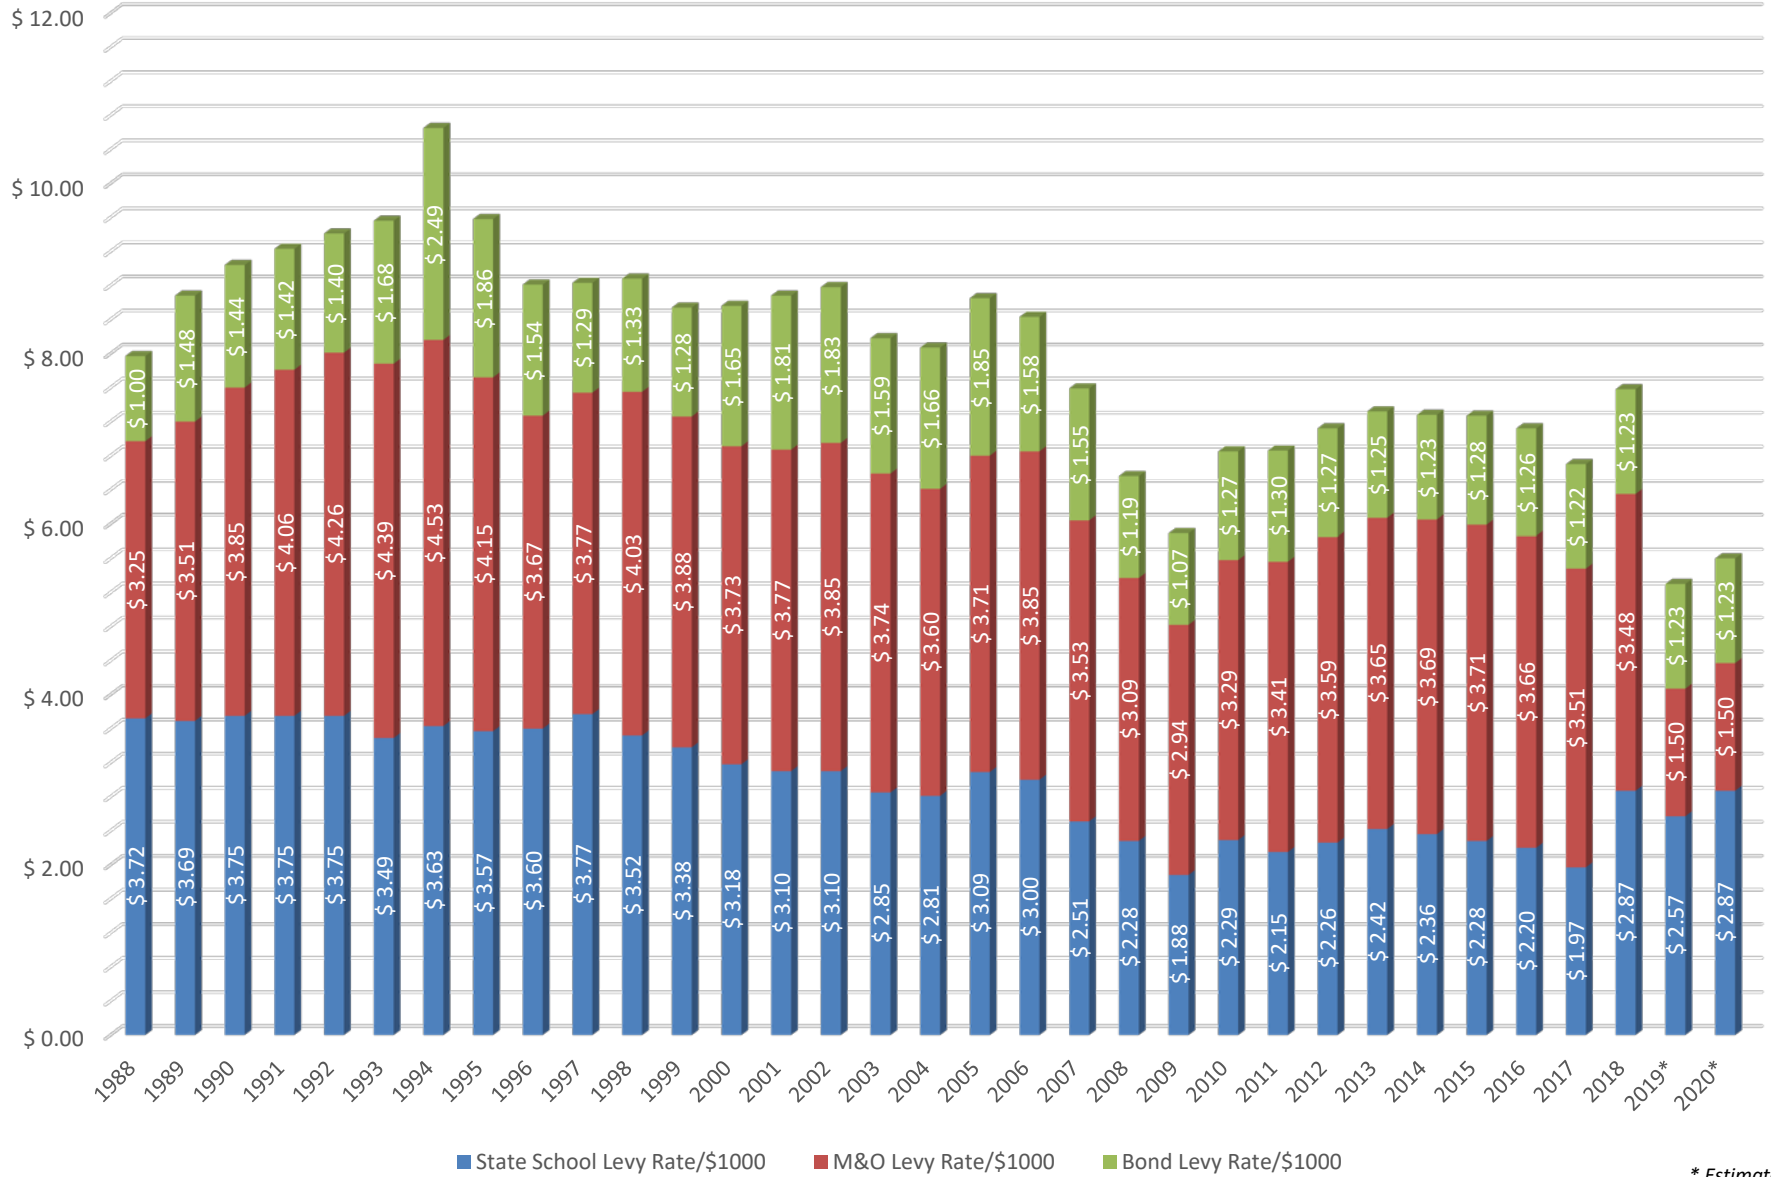

# WWPS Historical Education Tax Rate (\$1/\$1,000)

\* Estimate