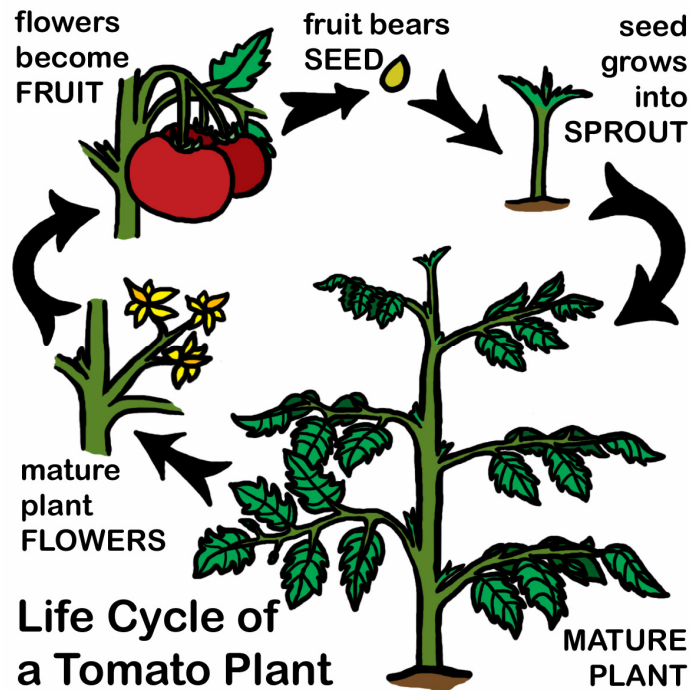

Plants

Center Activity

Science

Tomato Plant Life Cycle

You will need:

Tomato Plant Life Cycle printout
Tomato Plant Life Cycle Diagram printout
scissors
glue