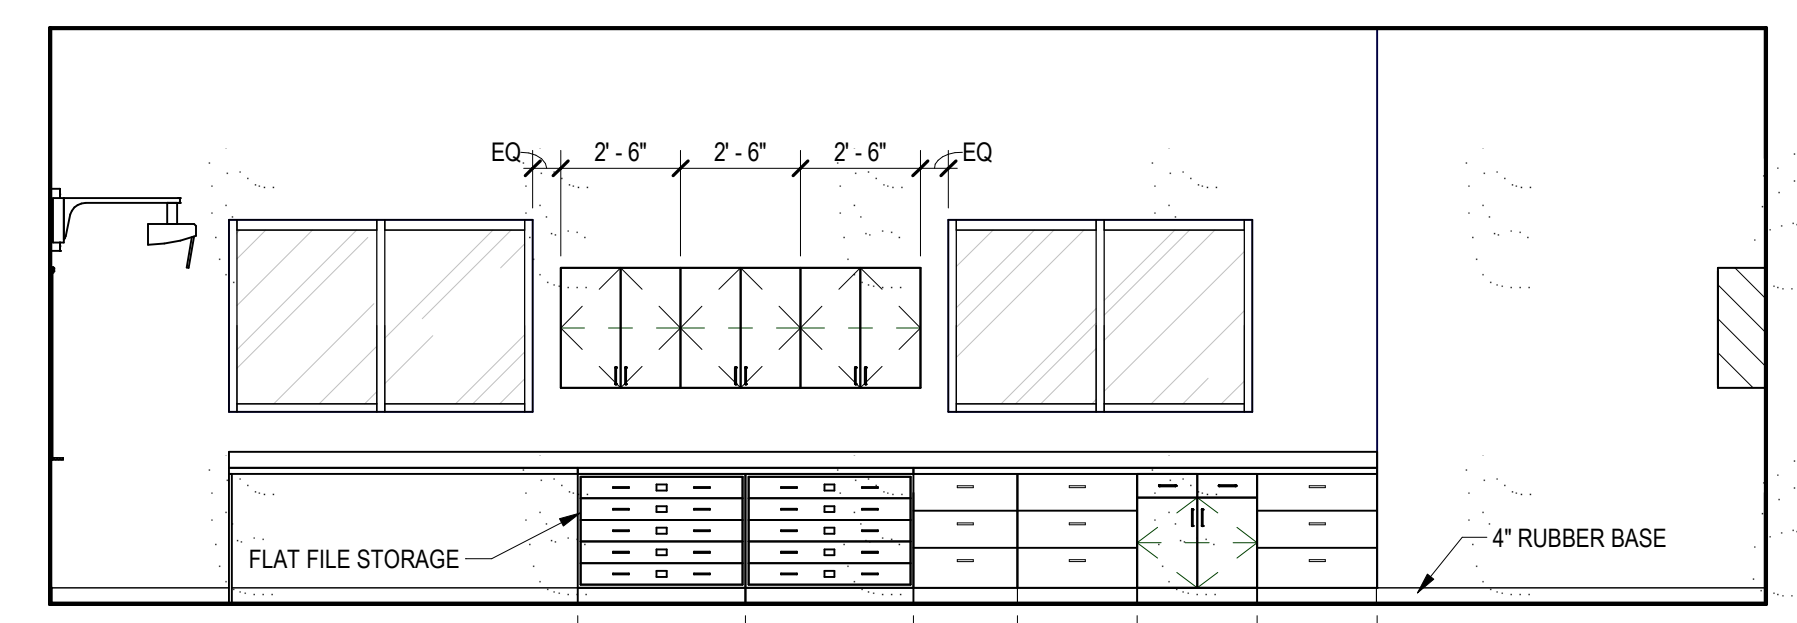

ART ROOM
 SCALE: 1/8" = 1'-0"

ART ROOM N
 SCALE: 1/4" = 1'-0"

ART ROOM S
 SCALE: 1/4" = 1'-0"

ART ROOM E
 SCALE: 1/4" = 1'-0"

ART ROOM W
 SCALE: 1/4" = 1'-0"

ART STOR. N
 SCALE: 1/4" = 1'-0"

ART STOR. E
 SCALE: 1/4" = 1'-0"

ART STOR. S
 SCALE: 1/4" = 1'-0"

ART STOR. W
 SCALE: 1/4" = 1'-0"

KILN N
 SCALE: 1/4" = 1'-0"

KILN E
 SCALE: 1/4" = 1'-0"

KILN S
 SCALE: 1/4" = 1'-0"

KILN W
 SCALE: 1/4" = 1'-0"

WALLA WALLA PUBLIC SCHOOLS
PIONEER MIDDLE SCHOOL-ADDITIONS AND MODERNIZATIONS
 450 BRIDGE ST., WALLA WALLA, WA 99362
 ART ROOM

PROJECT NO.	1867
DESIGNED BY	KC
DRAWN BY	CS
ISSUE DATE	12-12-2019
PHASE	DD
CHECKED BY	
REVISION	
SHEET NO.	

A8.6.7