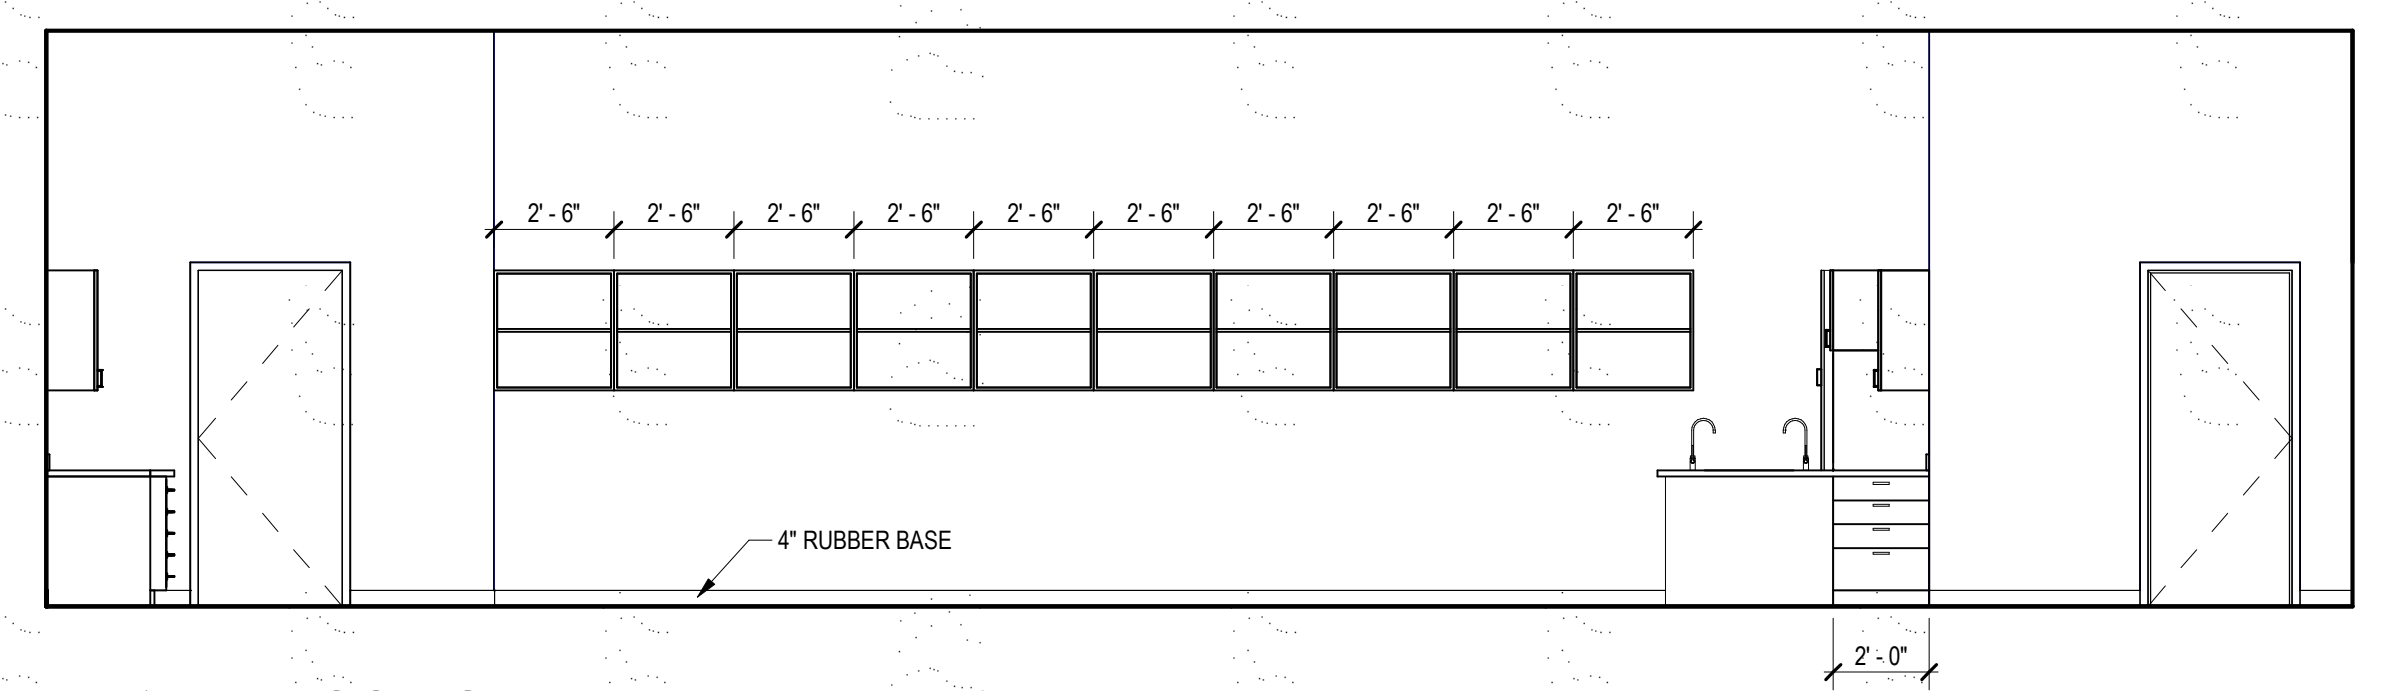

ART ROOM
 SCALE: 1/8" = 1'-0"

ART ROOM N
 SCALE: 1/4" = 1'-0"

ART ROOM S
 SCALE: 1/4" = 1'-0"

ART ROOM E
 SCALE: 1/4" = 1'-0"

ART ROOM W
 SCALE: 1/4" = 1'-0"

ART STOR. N
 SCALE: 1/4" = 1'-0"

ART STOR. E
 SCALE: 1/4" = 1'-0"

ART STOR. S
 SCALE: 1/4" = 1'-0"

ART STOR. W
 SCALE: 1/4" = 1'-0"

KILN N
 SCALE: 1/4" = 1'-0"

KILN E
 SCALE: 1/4" = 1'-0"

KILN S
 SCALE: 1/4" = 1'-0"

KILN W
 SCALE: 1/4" = 1'-0"

WALLA WALLA PUBLIC SCHOOLS
PIONEER MIDDLE SCHOOL-ADDITIONS AND MODERNIZATIONS
 450 BRIDGE ST., WALLA WALLA, WA 99362
 ART ROOM

PROJECT NO.	1867
DESIGNED BY	KC
DRAWN BY	CS
ISSUE DATE	12-12-2019
PHASE	DD
CHECKED BY	
REVISION	
SHEET NO.	

A8.6.7