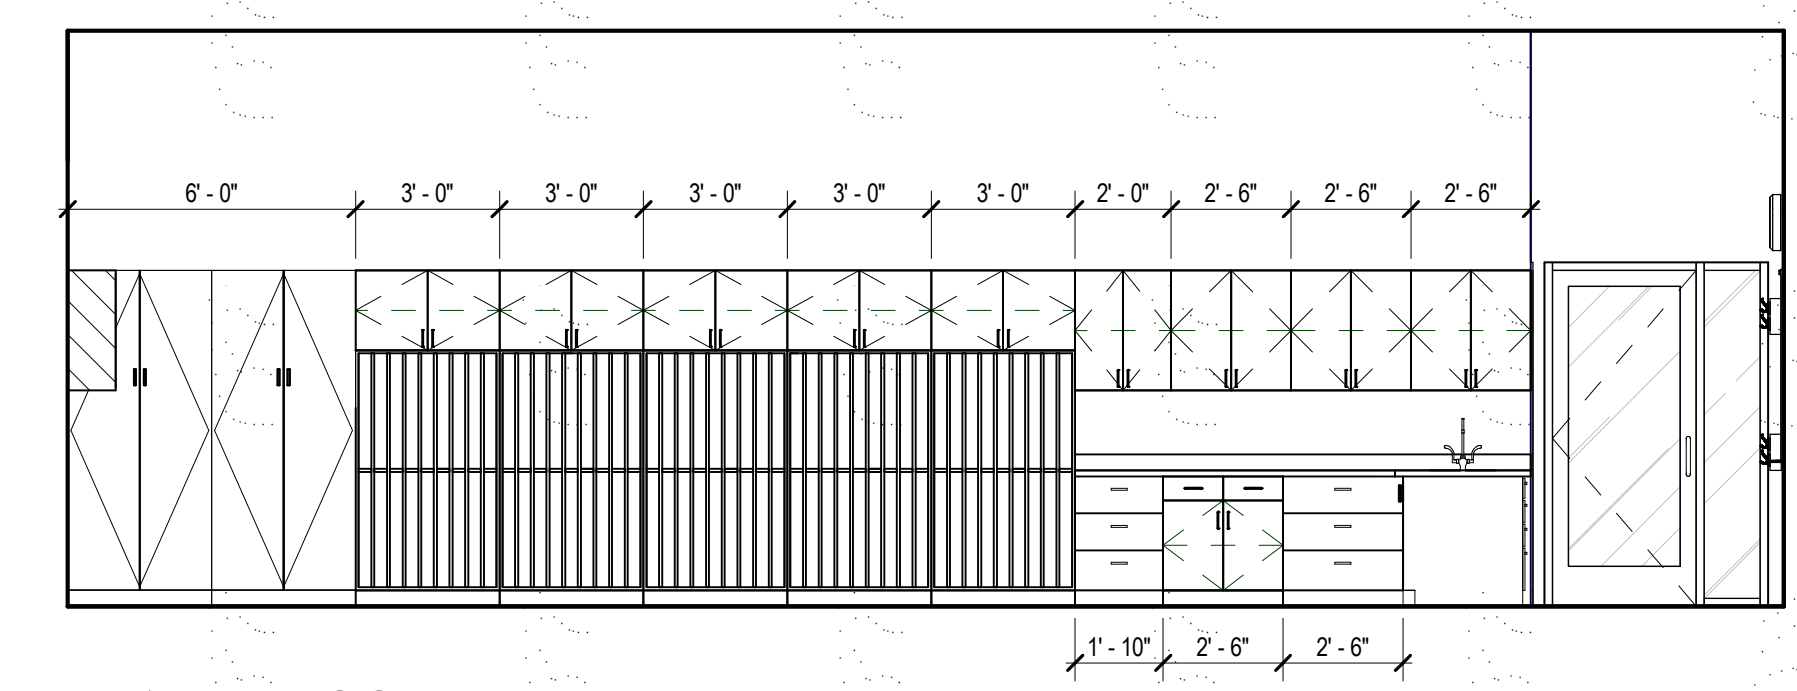

ART ROOM
 SCALE: 1/8" = 1'-0"

ART ROOM N
 SCALE: 1/4" = 1'-0"

ART ROOM S
 SCALE: 1/4" = 1'-0"

ART ROOM E
 SCALE: 1/4" = 1'-0"

ART ROOM W
 SCALE: 1/4" = 1'-0"

ART STOR. N
 SCALE: 1/4" = 1'-0"

ART STOR. E
 SCALE: 1/4" = 1'-0"

ART STOR. S
 SCALE: 1/4" = 1'-0"

ART STOR. W
 SCALE: 1/4" = 1'-0"

KILN N
 SCALE: 1/4" = 1'-0"

KILN E
 SCALE: 1/4" = 1'-0"

KILN S
 SCALE: 1/4" = 1'-0"

KILN W
 SCALE: 1/4" = 1'-0"

WALLA WALLA PUBLIC SCHOOLS
PIONEER MIDDLE SCHOOL-ADDITIONS AND MODERNIZATIONS
 450 BRIDGE ST., WALLA WALLA, WA 99362
 ART ROOM

PROJECT NO.	1867
DESIGNED BY	KC
DRAWN BY	CS
ISSUE DATE	12-12-2019
PHASE	DD
CHECKED BY	
REVISION	
SHEET NO.	

A8.6.7