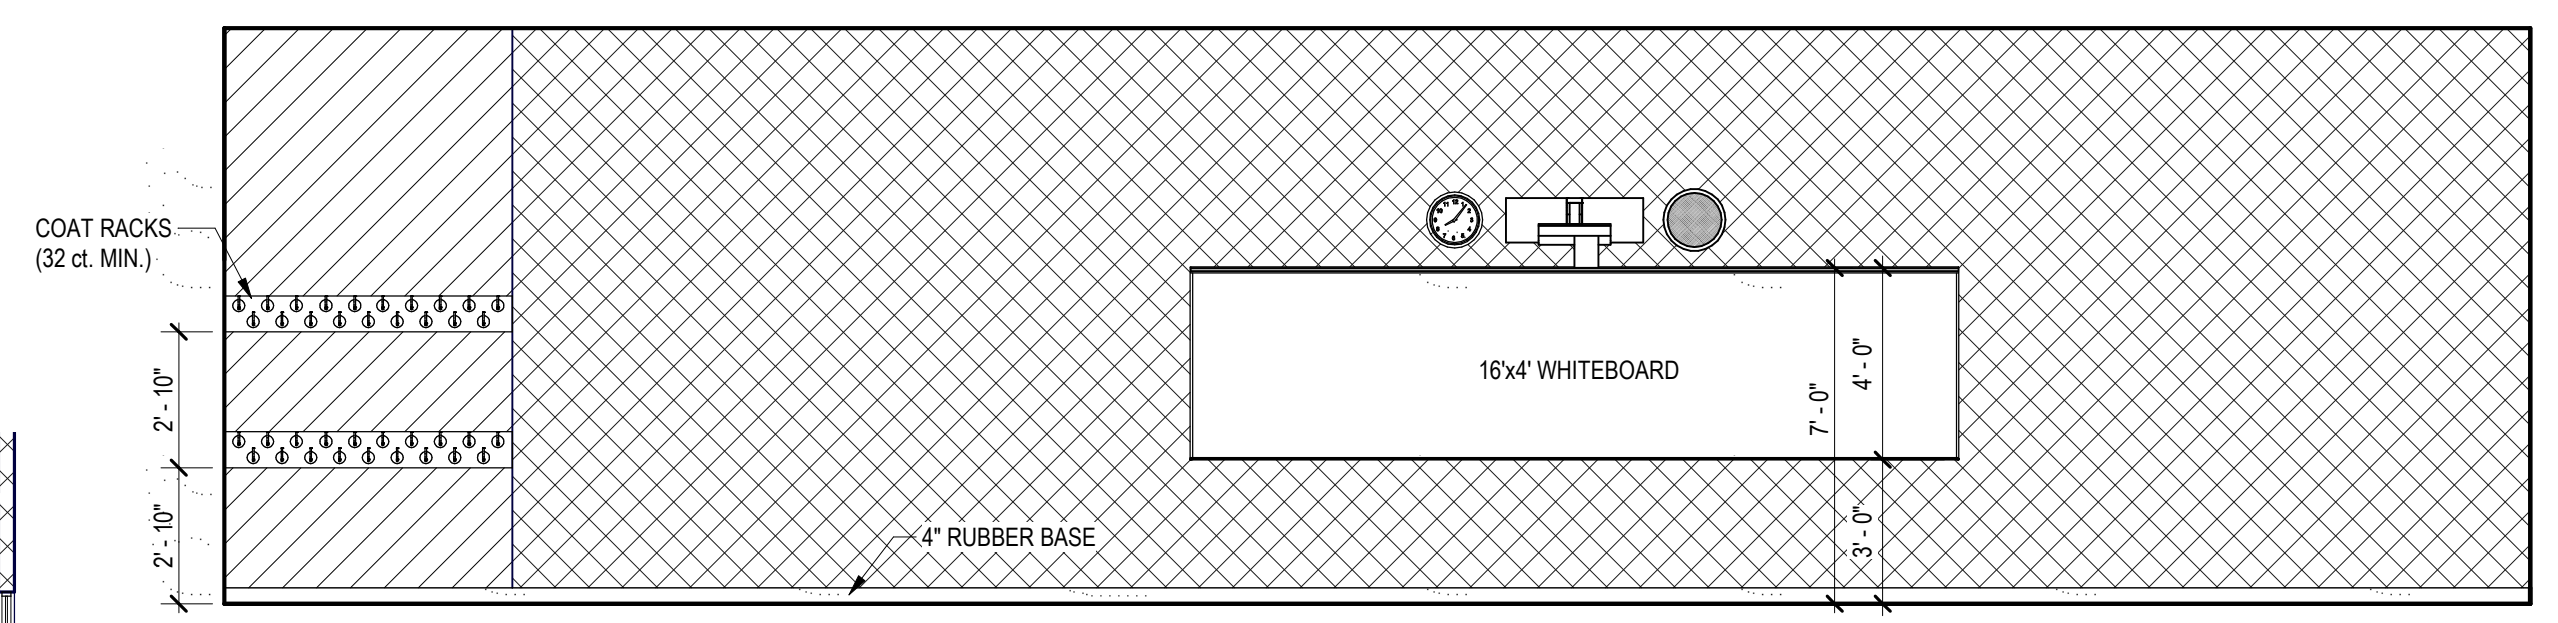

ART ROOM
 SCALE: 1/8" = 1'-0"

ART ROOM N
 SCALE: 1/4" = 1'-0"

ART ROOM S
 SCALE: 1/4" = 1'-0"

ART ROOM E
 SCALE: 1/4" = 1'-0"

ART ROOM W
 SCALE: 1/4" = 1'-0"

ART STOR. N
 SCALE: 1/4" = 1'-0"

ART STOR. E
 SCALE: 1/4" = 1'-0"

ART STOR. S
 SCALE: 1/4" = 1'-0"

ART STOR. W
 SCALE: 1/4" = 1'-0"

KILN N
 SCALE: 1/4" = 1'-0"

KILN E
 SCALE: 1/4" = 1'-0"

KILN S
 SCALE: 1/4" = 1'-0"

KILN W
 SCALE: 1/4" = 1'-0"

WALLA WALLA PUBLIC SCHOOLS
PIONEER MIDDLE SCHOOL-ADDITIONS AND MODERNIZATIONS
 450 BRIDGE ST., WALLA WALLA, WA 99362
 ART ROOM

PROJECT NO.	1867
DESIGNED BY	KC
DRAWN BY	CS
ISSUE DATE	12-12-2019
PHASE	DD
CHECKED BY	
REVISION	
SHEET NO.	

A8.6.7