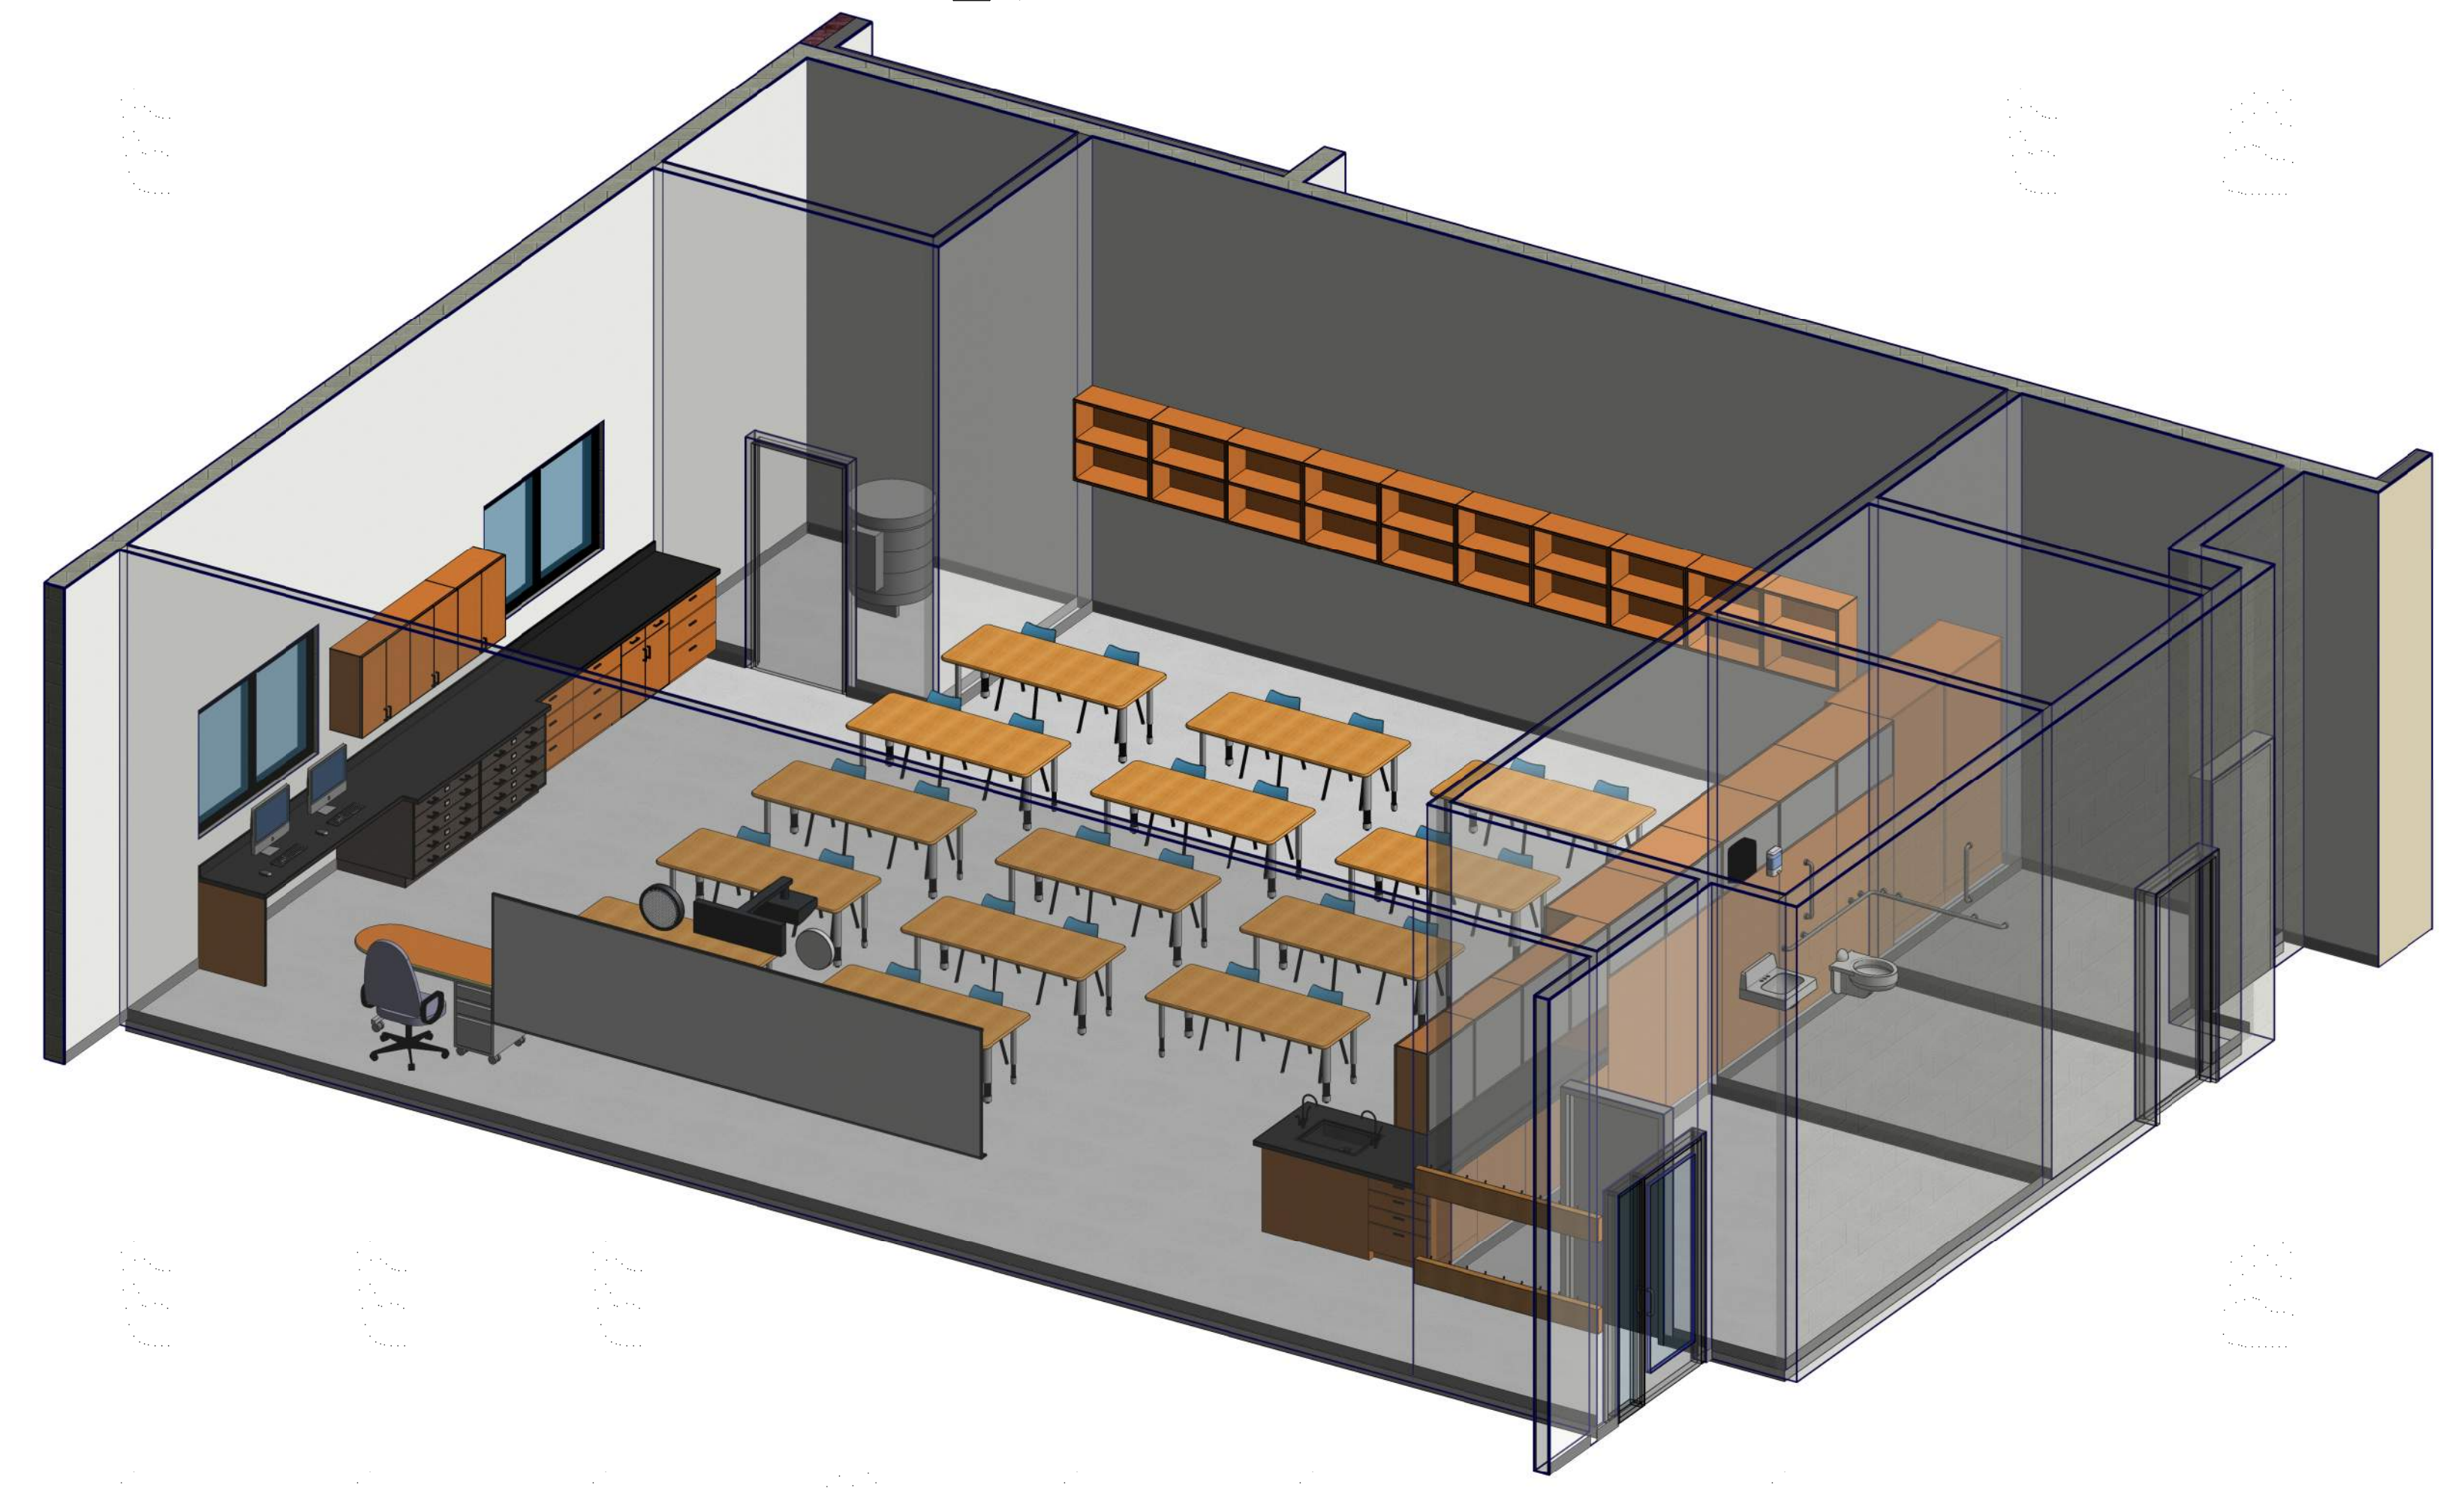

ART ROOM W
SCALE: 1/4" = 1'-0"

WALLA WALLA PUBLIC SCHOOLS
PIONEER MIDDLE SCHOOL-ADDITIONS AND MODERNIZATIONS
450 BRIDGE ST., WALLA WALLA, WA 99362
ART ROOM

PROJECT NO.	1867
DESIGNED BY	KC
DRAWN BY	CS
ISSUE DATE	12-12-2019
PHASE	DD
CHECKED BY	
REVISION	
SHEET NO.	

A8.6.7