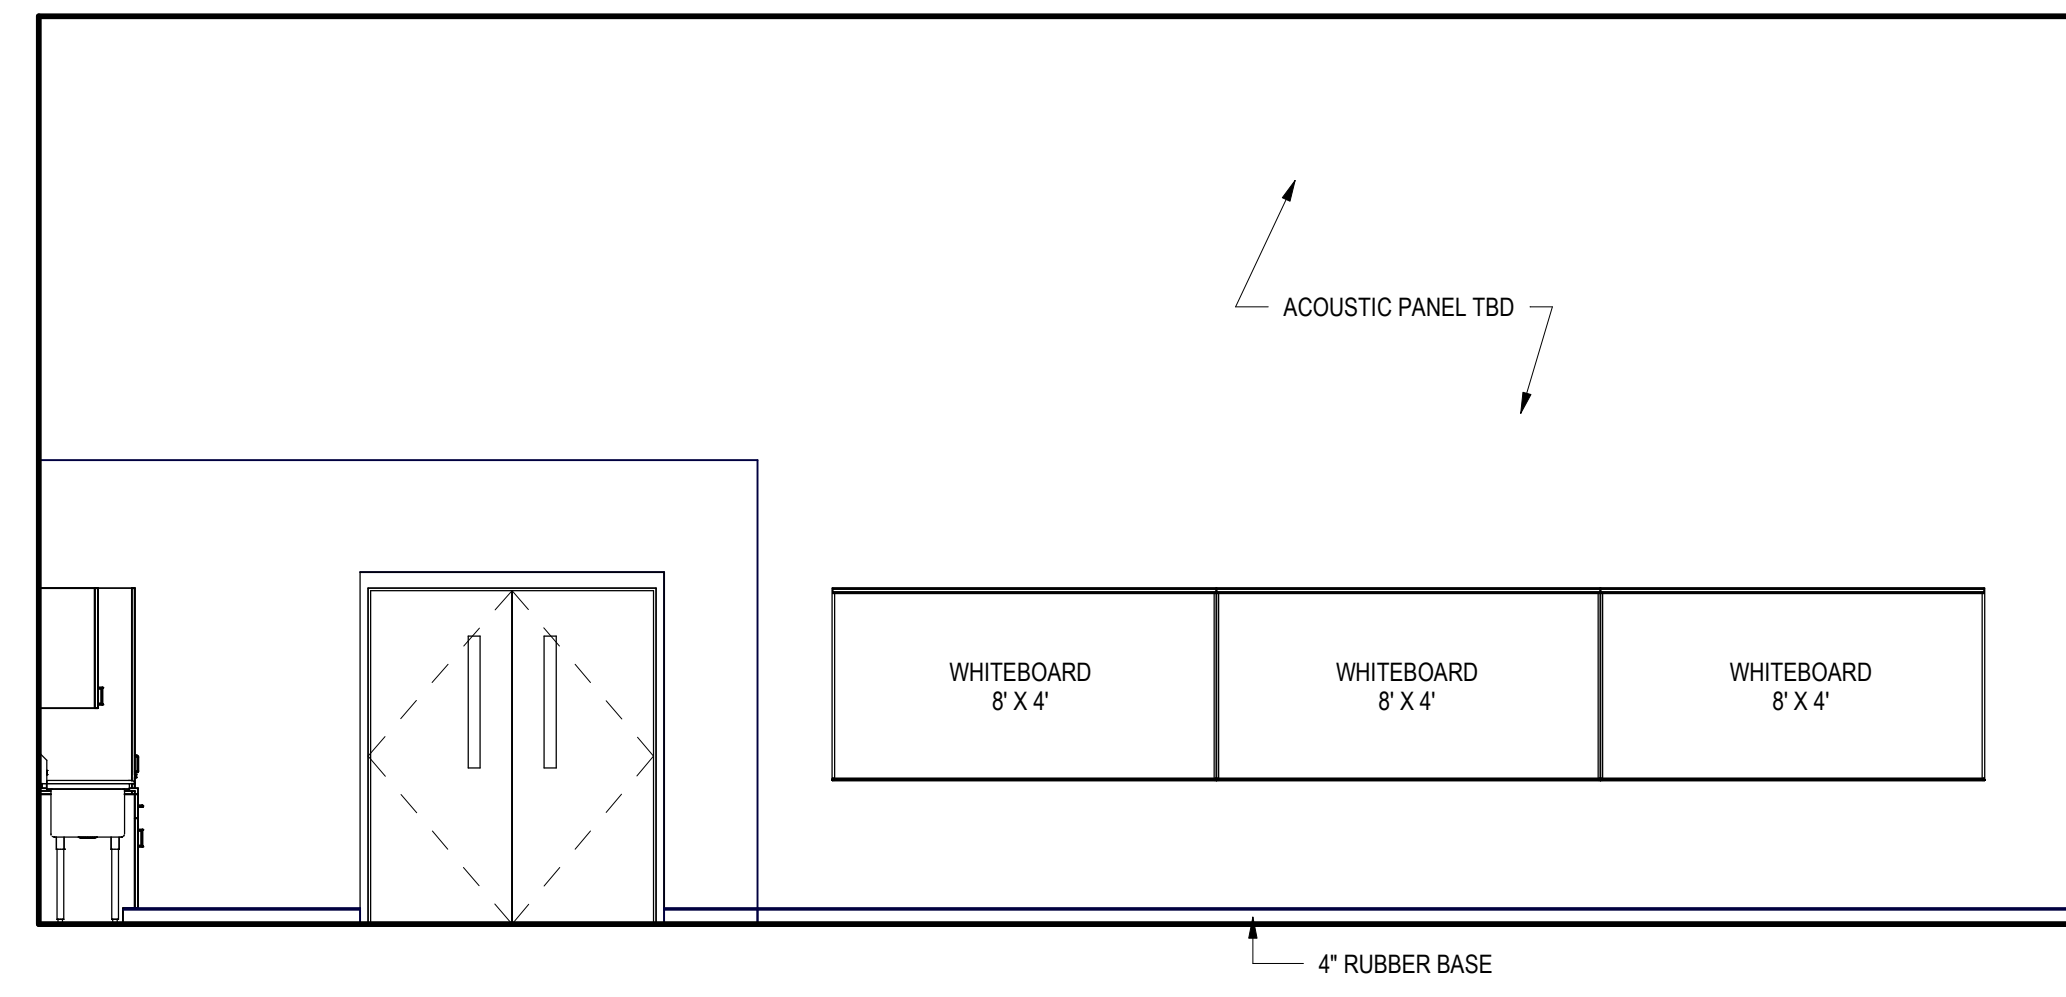

MUSIC ROOM
SCALE: 1/4" = 1'-0"

MUSIC ROOM
SCALE: 1/4" = 1'-0"

MUSIC ROOM
SCALE: 1/4" = 1'-0"

MUSIC ROOM
SCALE: 1/4" = 1'-0"

MUSIC ROOM
SCALE: 1/4" = 1'-0"

MUSIC ROOM
SCALE: 1/4" = 1'-0"

MUSIC ROOM
SCALE: 1/4" = 1'-0"

MUSIC ROOM
SCALE: 1/4" = 1'-0"