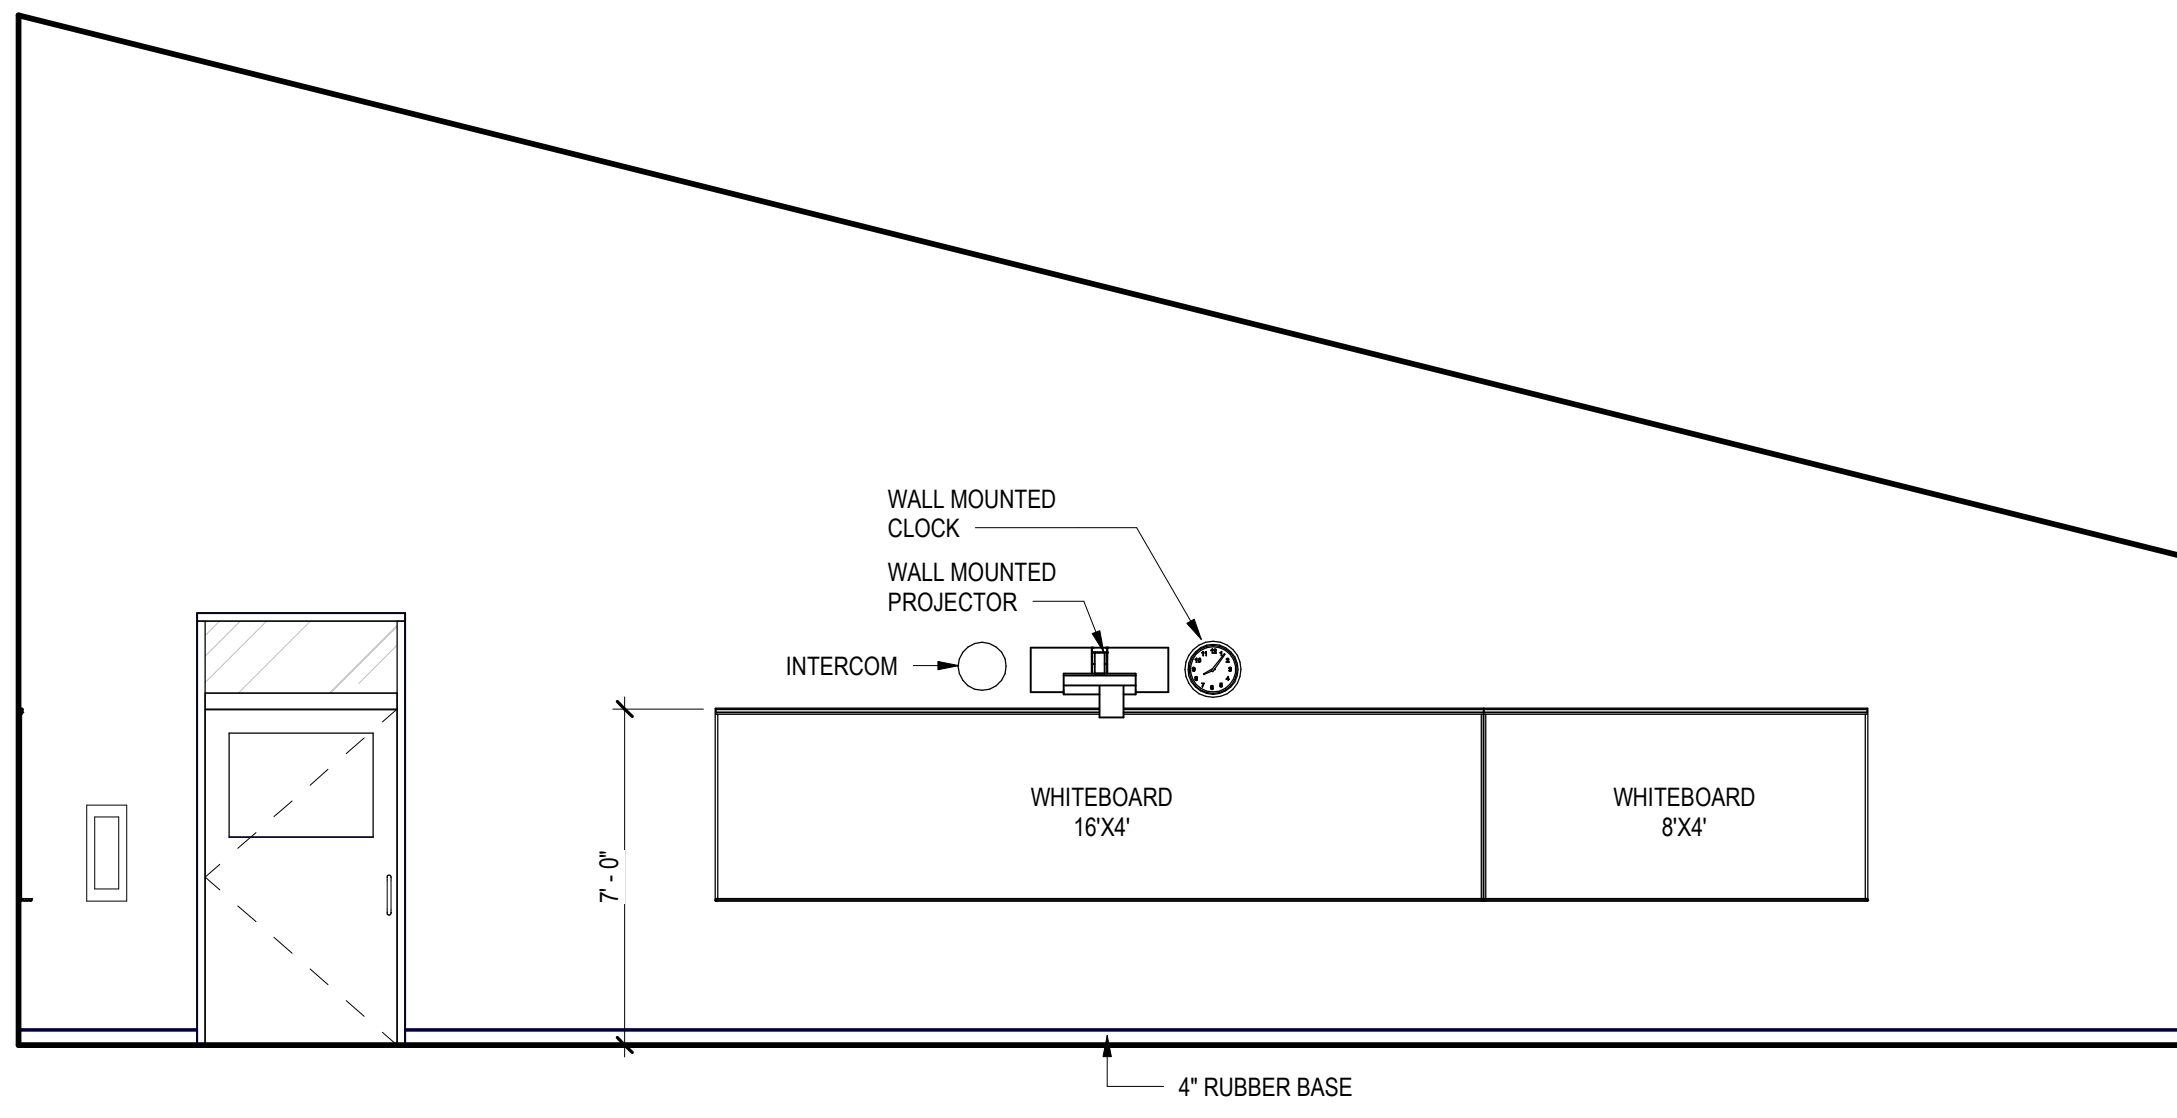

MUSIC ROOM
SCALE: 1/4" = 1'-0"

MUSIC ROOM
SCALE: 1/4" = 1'-0"

MUSIC ROOM
SCALE: 1/4" = 1'-0"

MUSIC ROOM
SCALE: 1/4" = 1'-0"

MUSIC ROOM
SCALE: 1/4" = 1'-0"

MUSIC ROOM
SCALE: 1/4" = 1'-0"

MUSIC ROOM
SCALE: 1/4" = 1'-0"

MUSIC ROOM
SCALE: 1/4" = 1'-0"