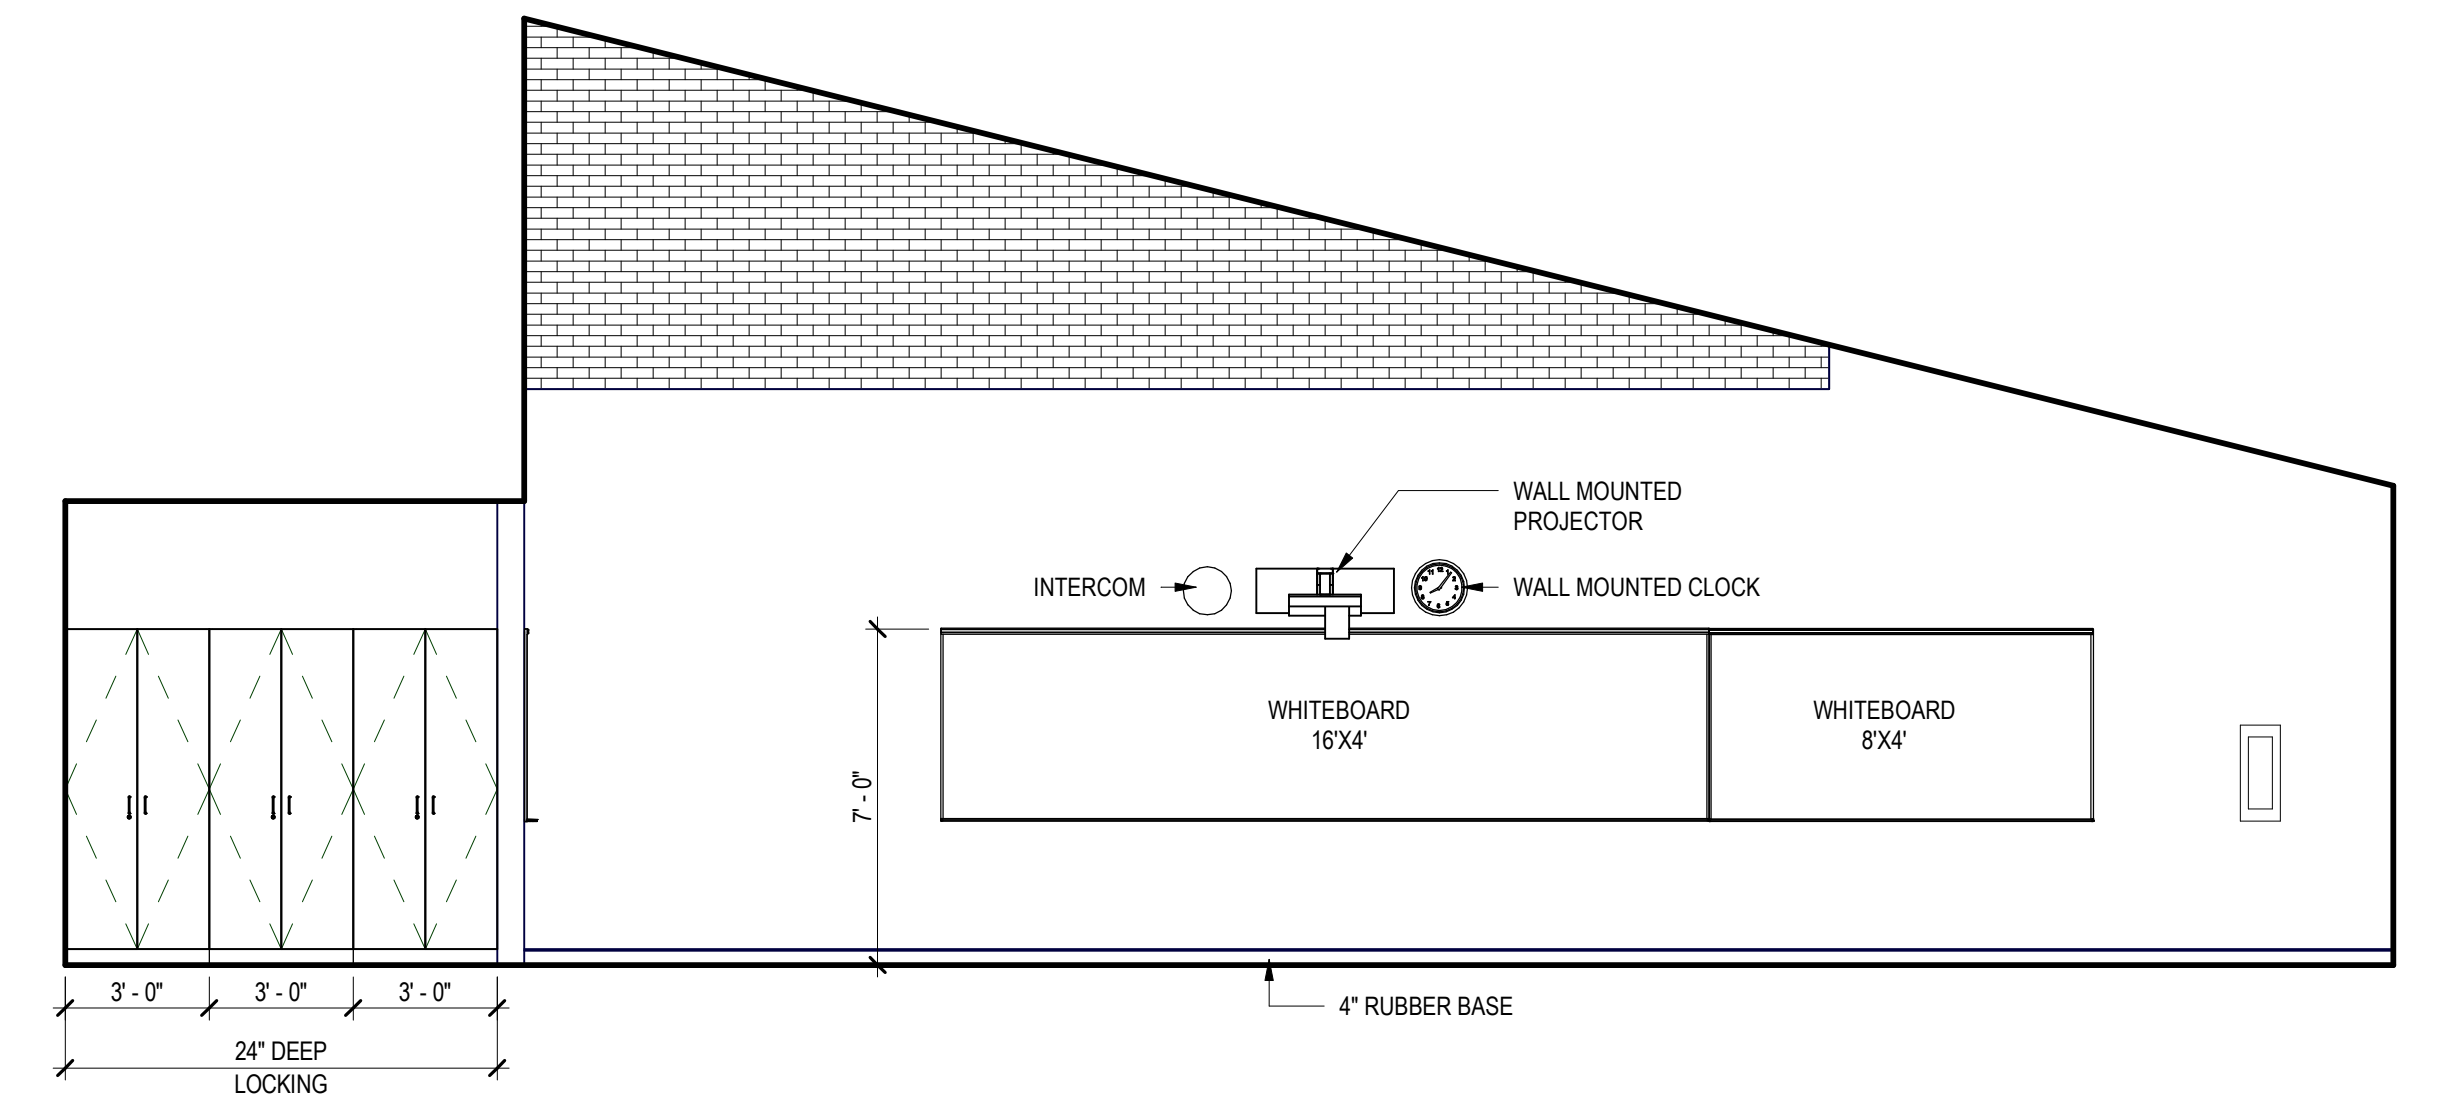

MUSIC ROOM
SCALE: 1/4" = 1'-0"

MUSIC ROOM
SCALE: 1/4" = 1'-0"

MUSIC ROOM
SCALE: 1/4" = 1'-0"

MUSIC ROOM
SCALE: 1/4" = 1'-0"

MUSIC ROOM
SCALE: 1/4" = 1'-0"

MUSIC ROOM
SCALE: 1/4" = 1'-0"

MUSIC ROOM
SCALE: 1/4" = 1'-0"

MUSIC ROOM
SCALE: 1/4" = 1'-0"