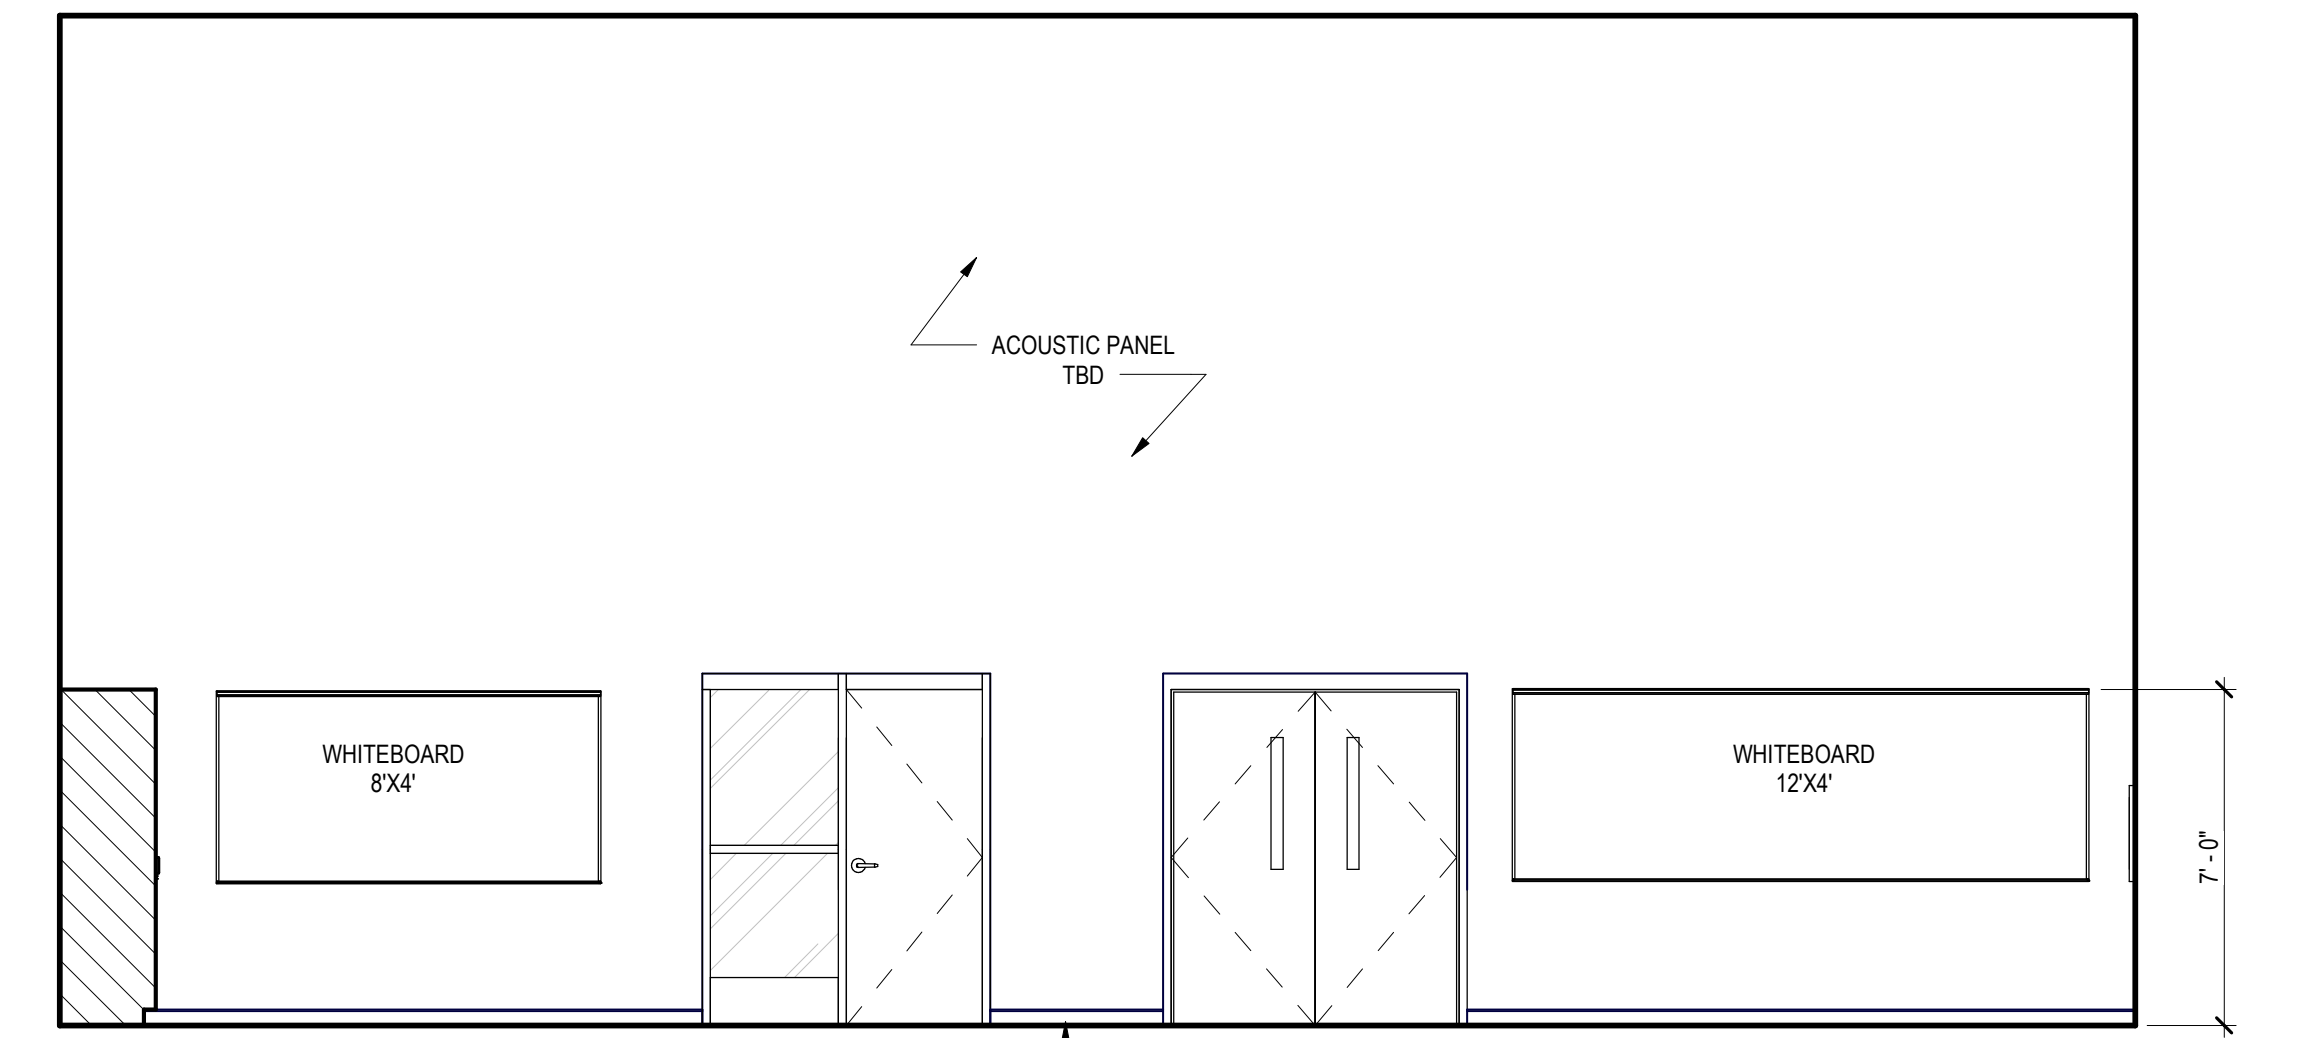

MUSIC ROOM
SCALE: 1/4" = 1'-0"

MUSIC ROOM
SCALE: 1/4" = 1'-0"

MUSIC ROOM
SCALE: 1/4" = 1'-0"

MUSIC ROOM
SCALE: 1/4" = 1'-0"

MUSIC ROOM
SCALE: 1/4" = 1'-0"

MUSIC ROOM
SCALE: 1/4" = 1'-0"

MUSIC ROOM
SCALE: 1/4" = 1'-0"

MUSIC ROOM
SCALE: 1/4" = 1'-0"