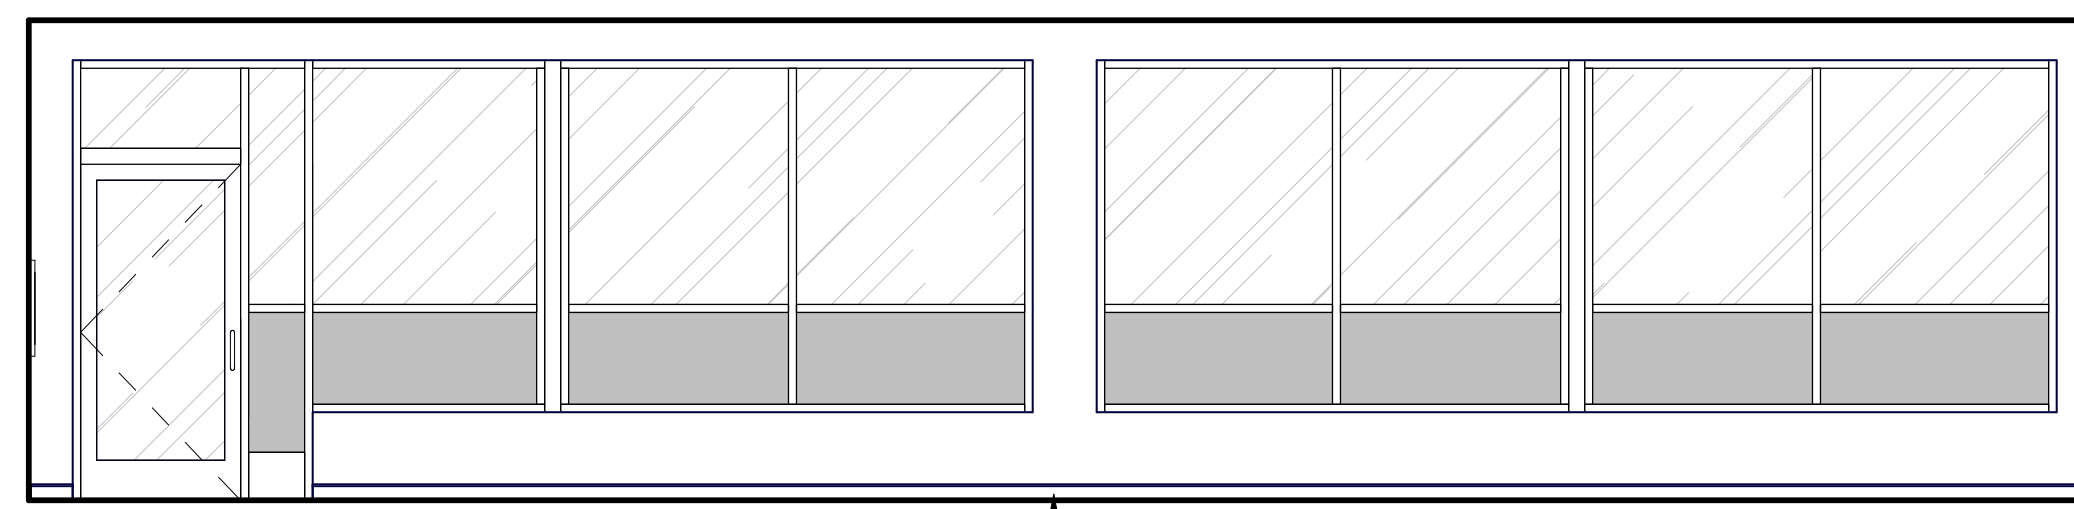

MUSIC ROOM
SCALE: 1/4" = 1'-0"

MUSIC ROOM
SCALE: 1/4" = 1'-0"

MUSIC ROOM
SCALE: 1/4" = 1'-0"

MUSIC ROOM
SCALE: 1/4" = 1'-0"

MUSIC ROOM
SCALE: 1/4" = 1'-0"

MUSIC ROOM
SCALE: 1/4" = 1'-0"

MUSIC ROOM
SCALE: 1/4" = 1'-0"

MUSIC ROOM
SCALE: 1/4" = 1'-0"