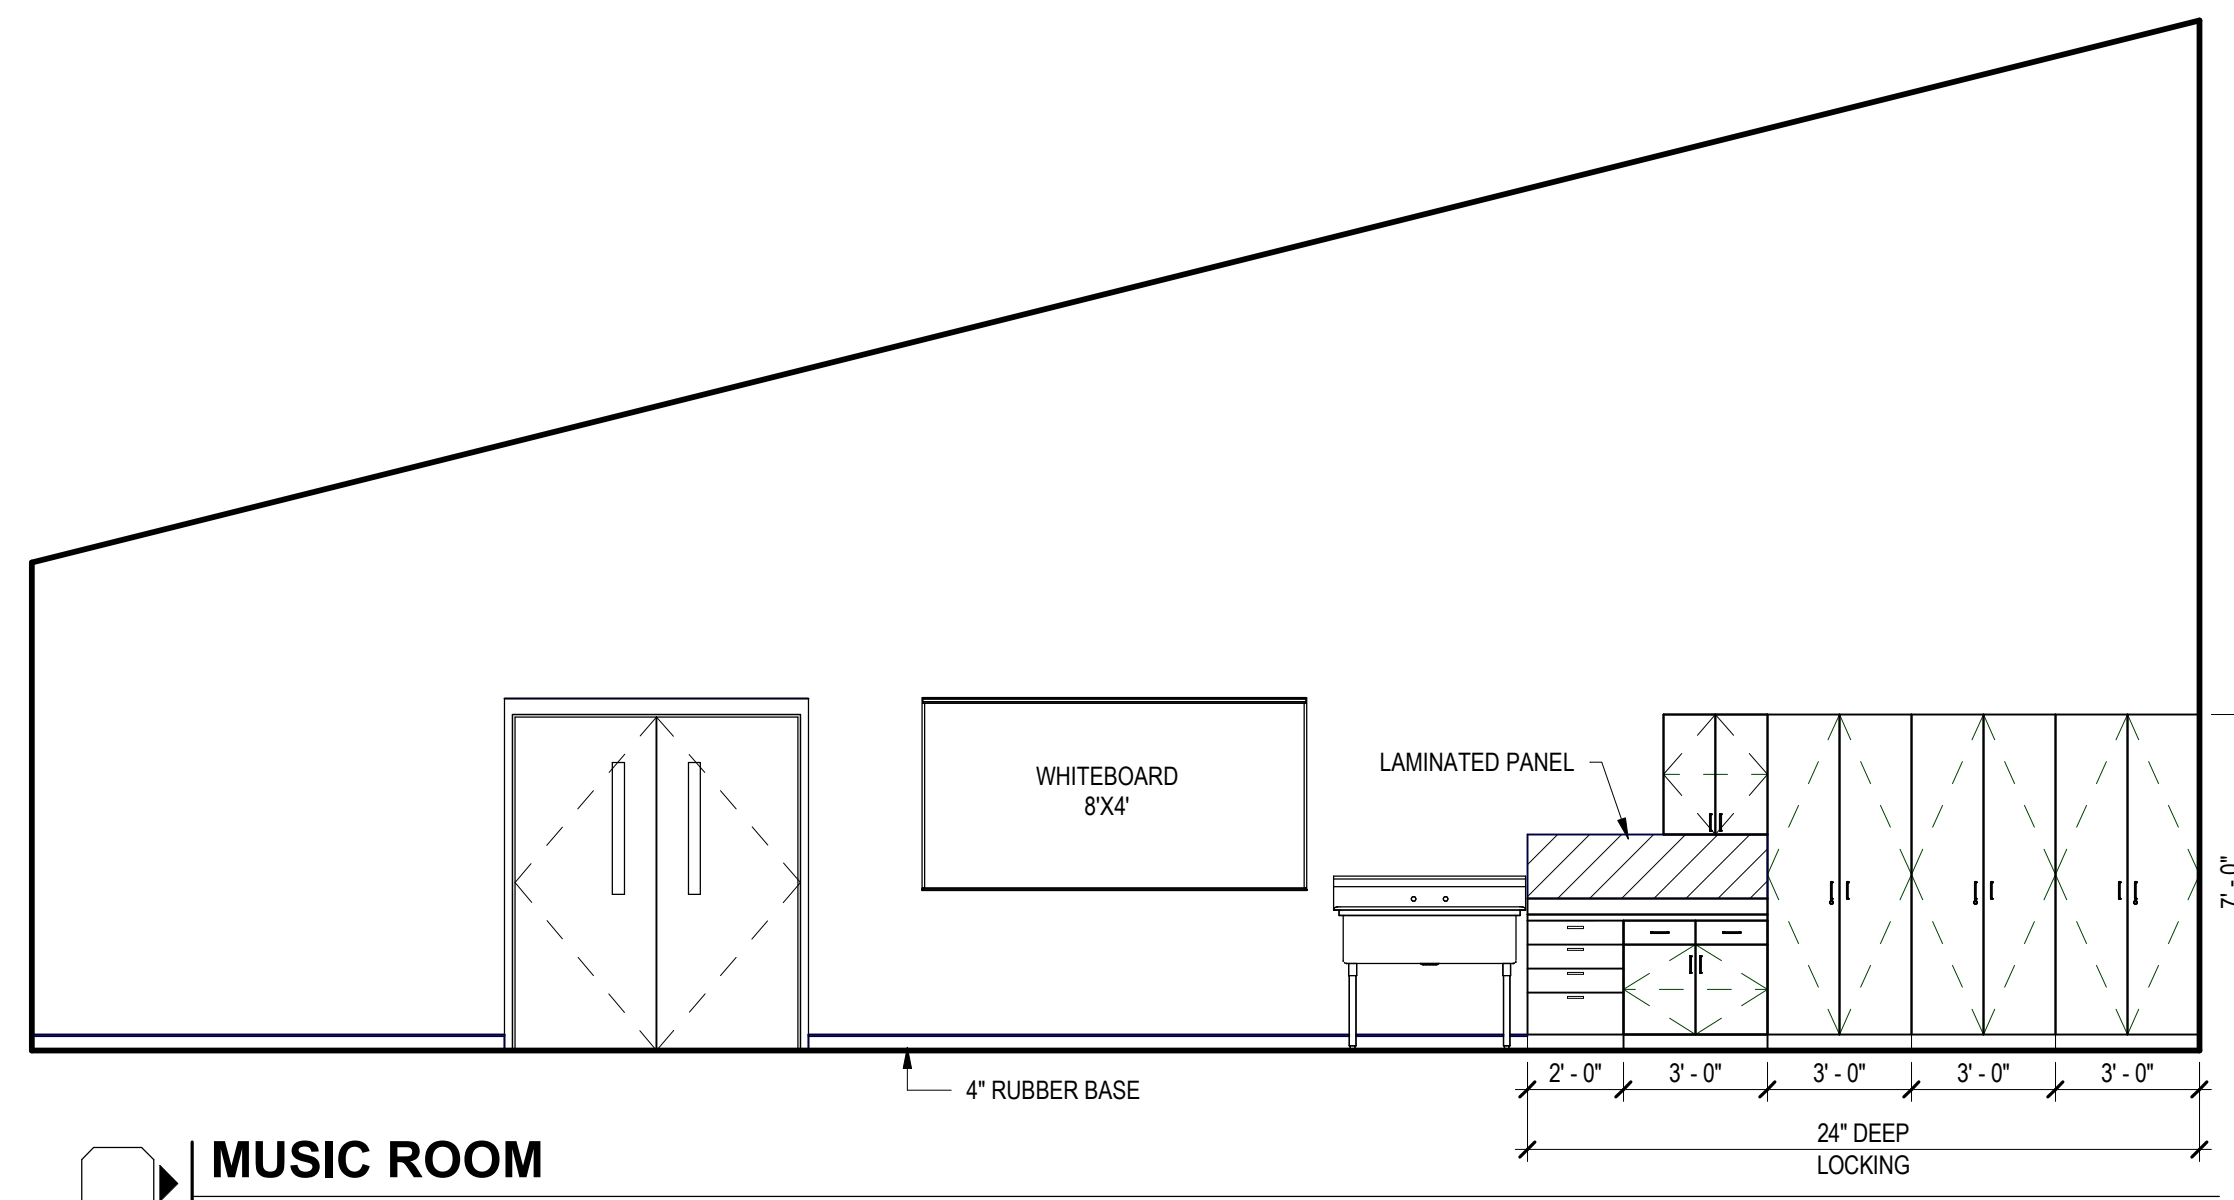

MUSIC ROOM
SCALE: 1/4" = 1'-0"

MUSIC ROOM
SCALE: 1/4" = 1'-0"

MUSIC ROOM
SCALE: 1/4" = 1'-0"

MUSIC ROOM
SCALE: 1/4" = 1'-0"

MUSIC ROOM
SCALE: 1/4" = 1'-0"

MUSIC ROOM
SCALE: 1/4" = 1'-0"

MUSIC ROOM
SCALE: 1/4" = 1'-0"

MUSIC ROOM
SCALE: 1/4" = 1'-0"