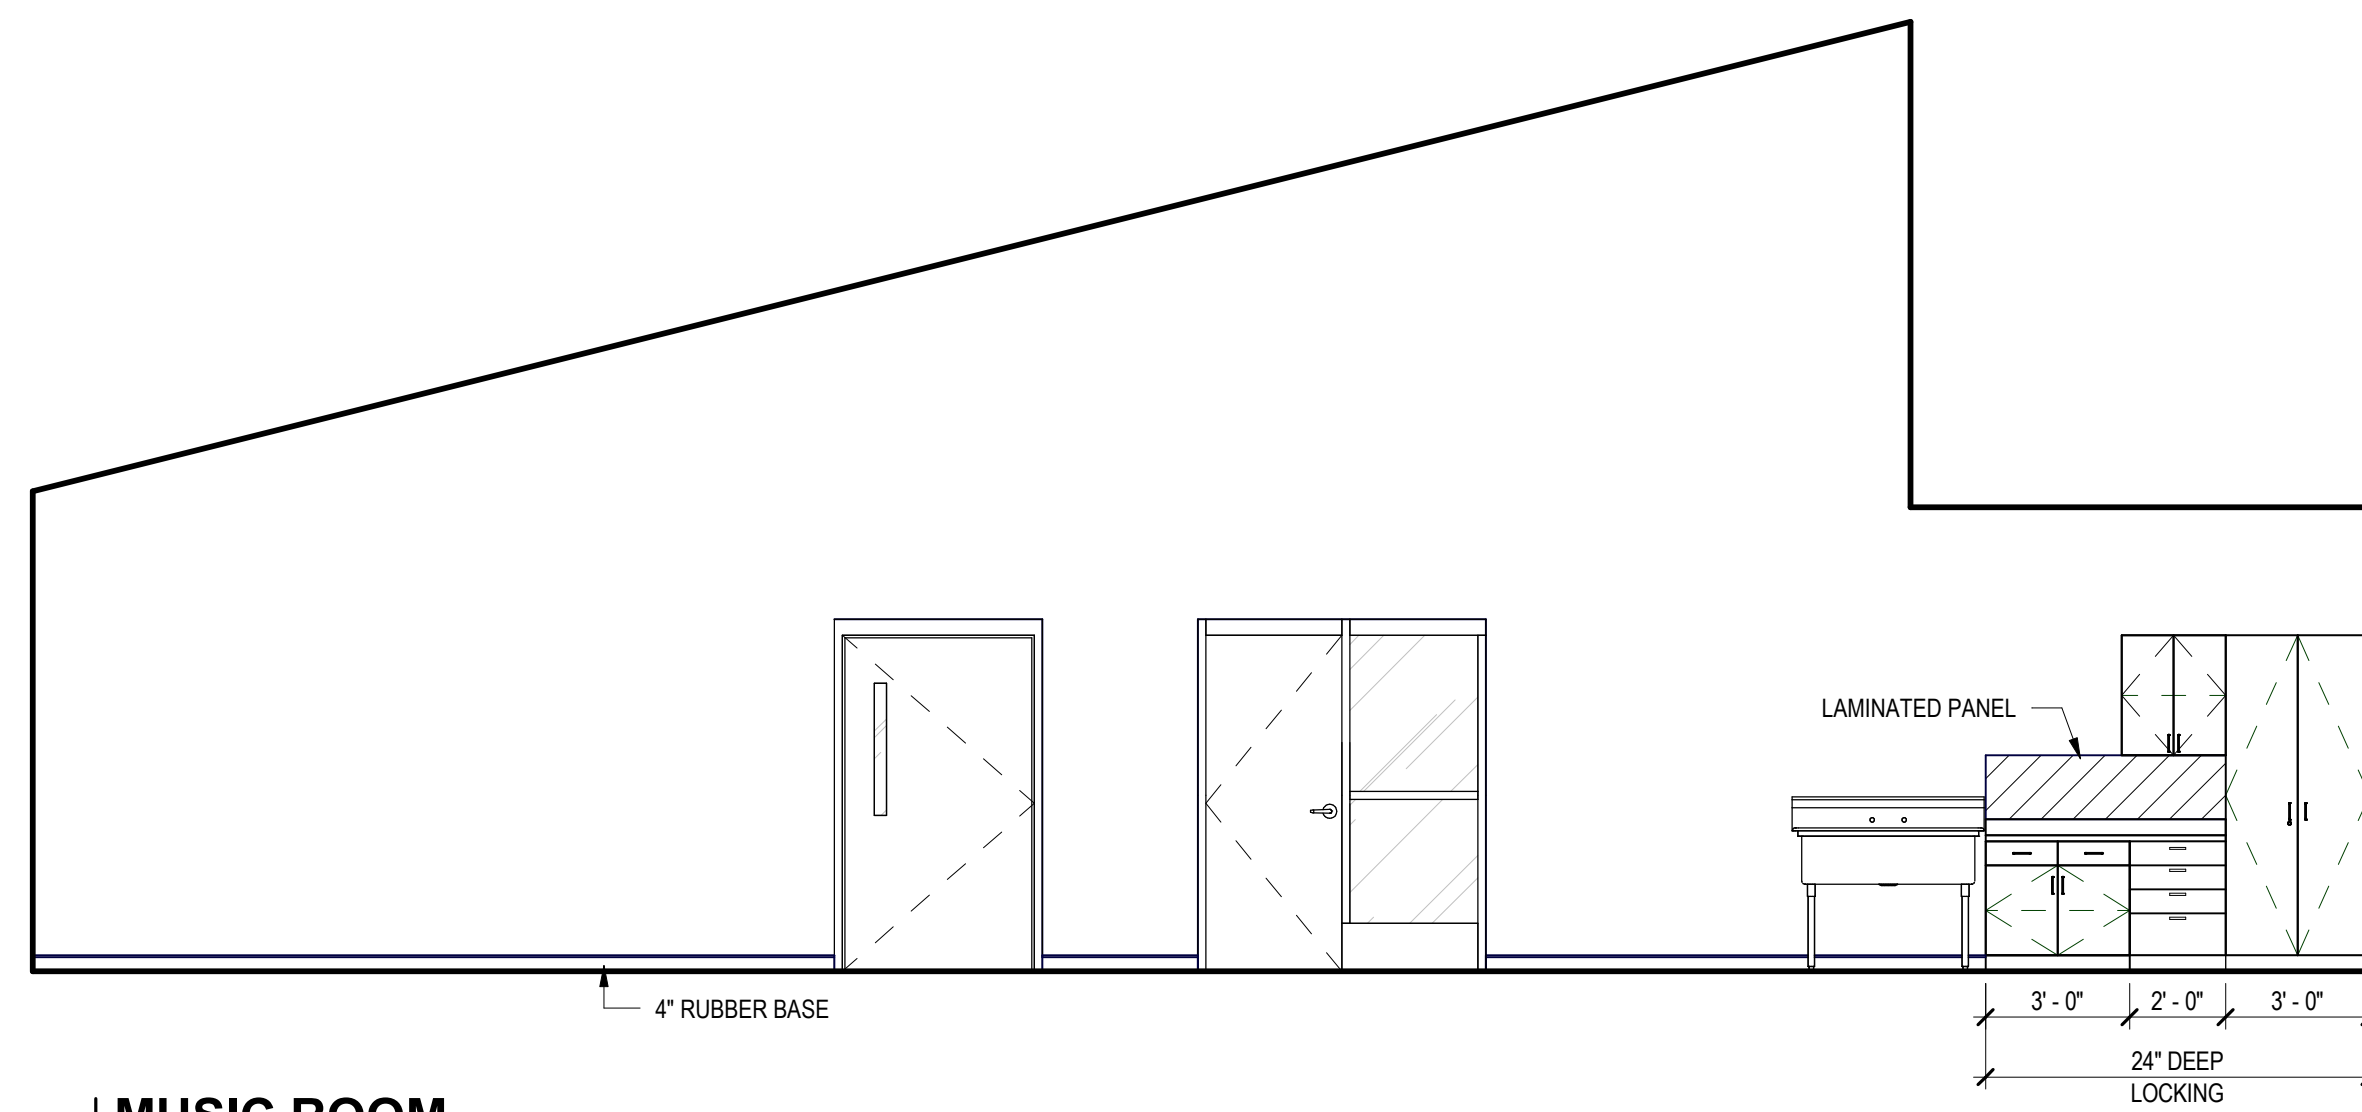

MUSIC ROOM
SCALE: 1/4" = 1'-0"

MUSIC ROOM
SCALE: 1/4" = 1'-0"

MUSIC ROOM
SCALE: 1/4" = 1'-0"

MUSIC ROOM
SCALE: 1/4" = 1'-0"

MUSIC ROOM
SCALE: 1/4" = 1'-0"

MUSIC ROOM
SCALE: 1/4" = 1'-0"

MUSIC ROOM
SCALE: 1/4" = 1'-0"

MUSIC ROOM
SCALE: 1/4" = 1'-0"