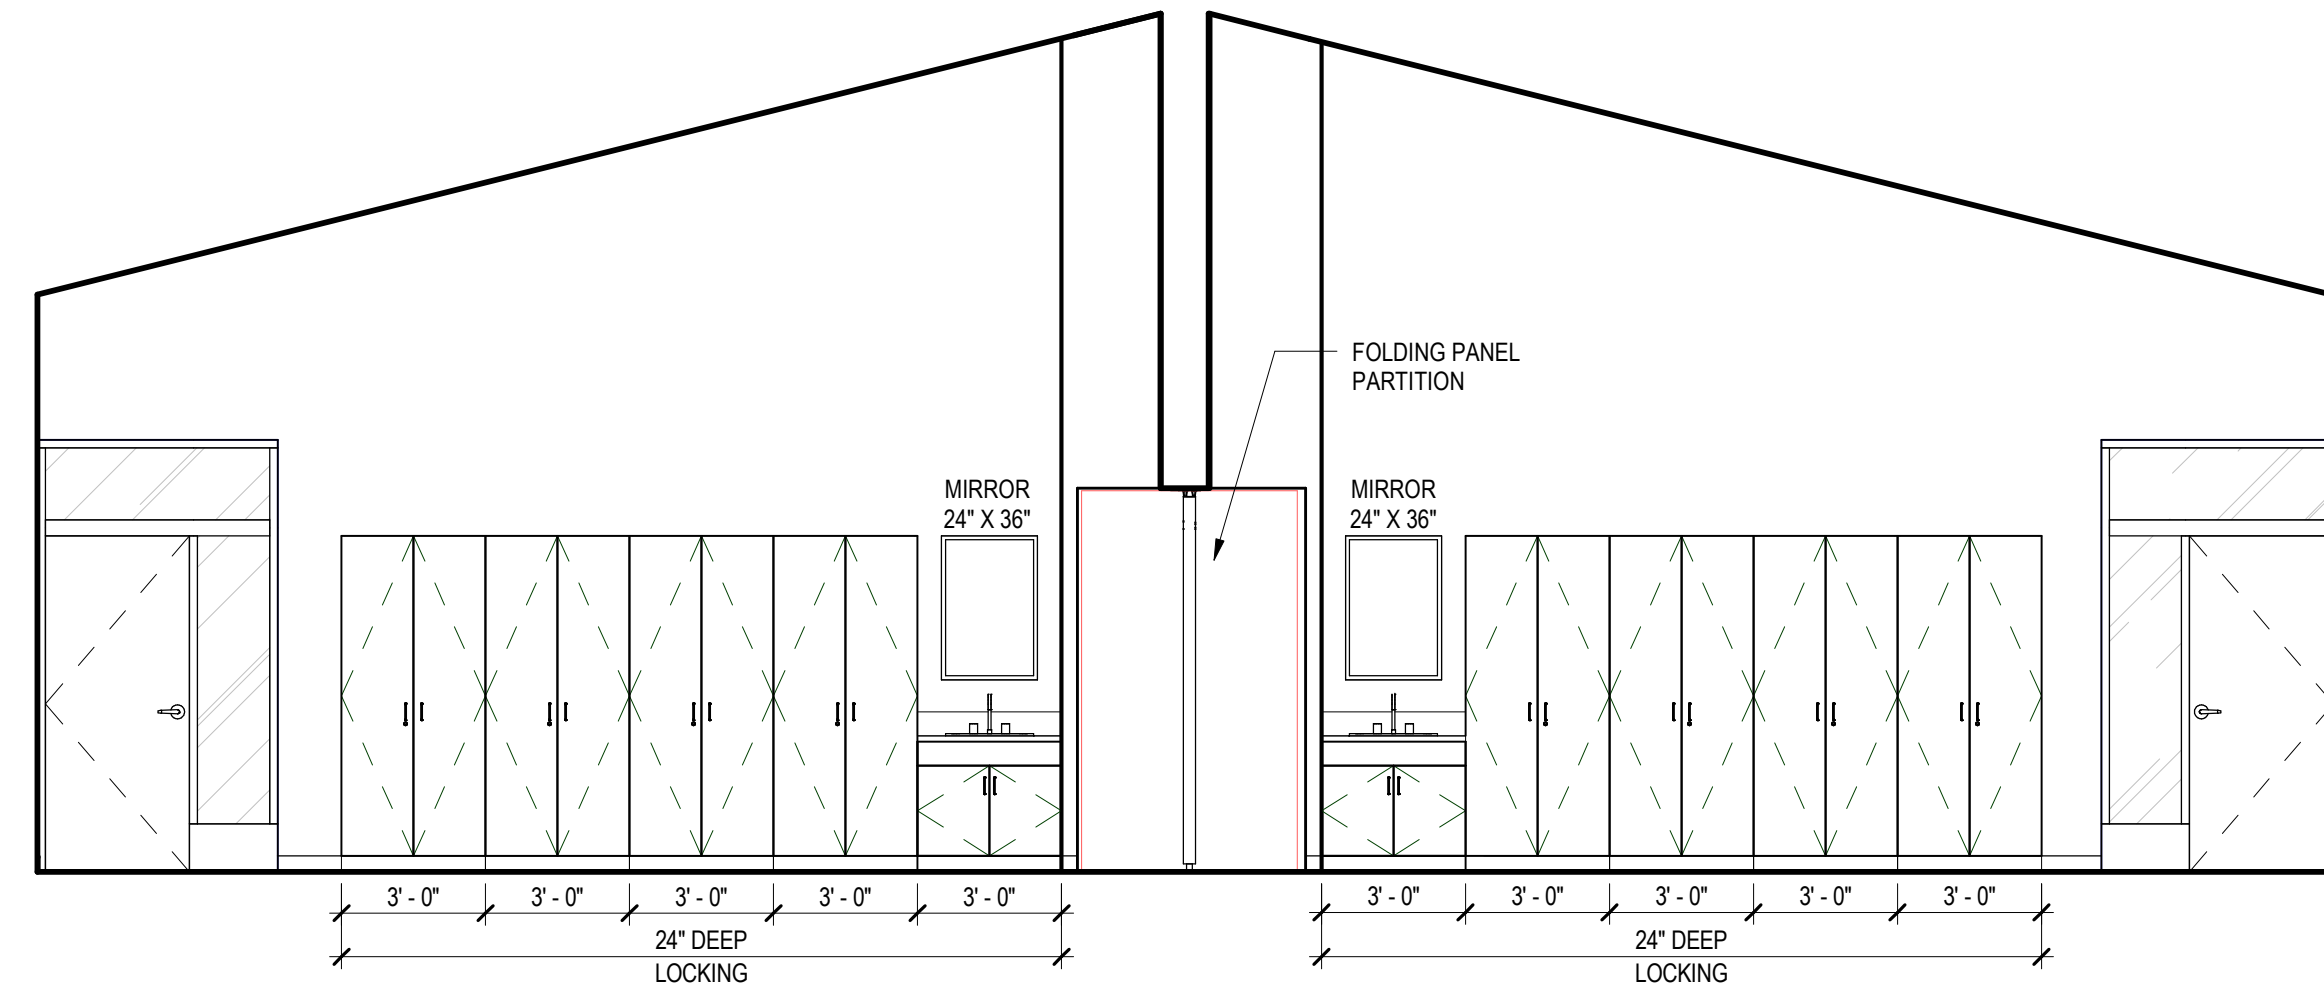

MUSIC / GREEN ROOM
SCALE: 1/4" = 1'-0"

MUSIC / GREEN ROOM
SCALE: 1/4" = 1'-0"

MUSIC / GREEN ROOM
SCALE: 1/4" = 1'-0"

MUSIC / GREEN ROOM
SCALE: 1/4" = 1'-0"

HALL
SCALE: 1/4" = 1'-0"

Architects West

10.02.19