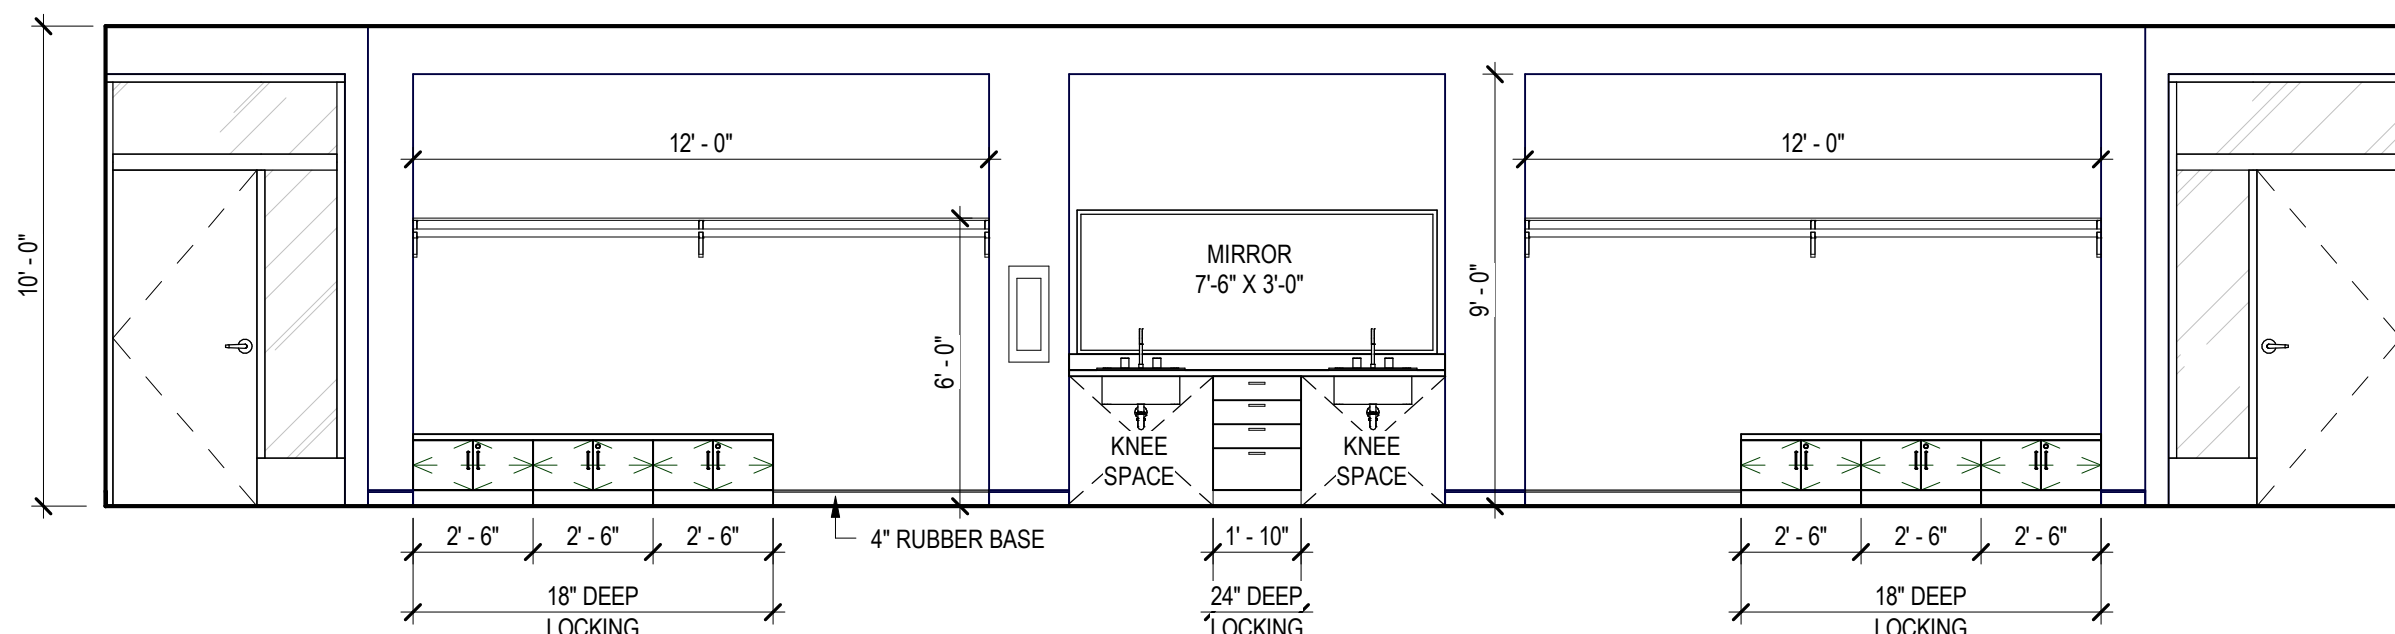

MUSIC / GREEN ROOM
SCALE: 1/4" = 1'-0"

MUSIC / GREEN ROOM
SCALE: 1/4" = 1'-0"

MUSIC / GREEN ROOM
SCALE: 1/4" = 1'-0"

MUSIC / GREEN ROOM
SCALE: 1/4" = 1'-0"

HALL
SCALE: 1/4" = 1'-0"

Architects West

10.02.19