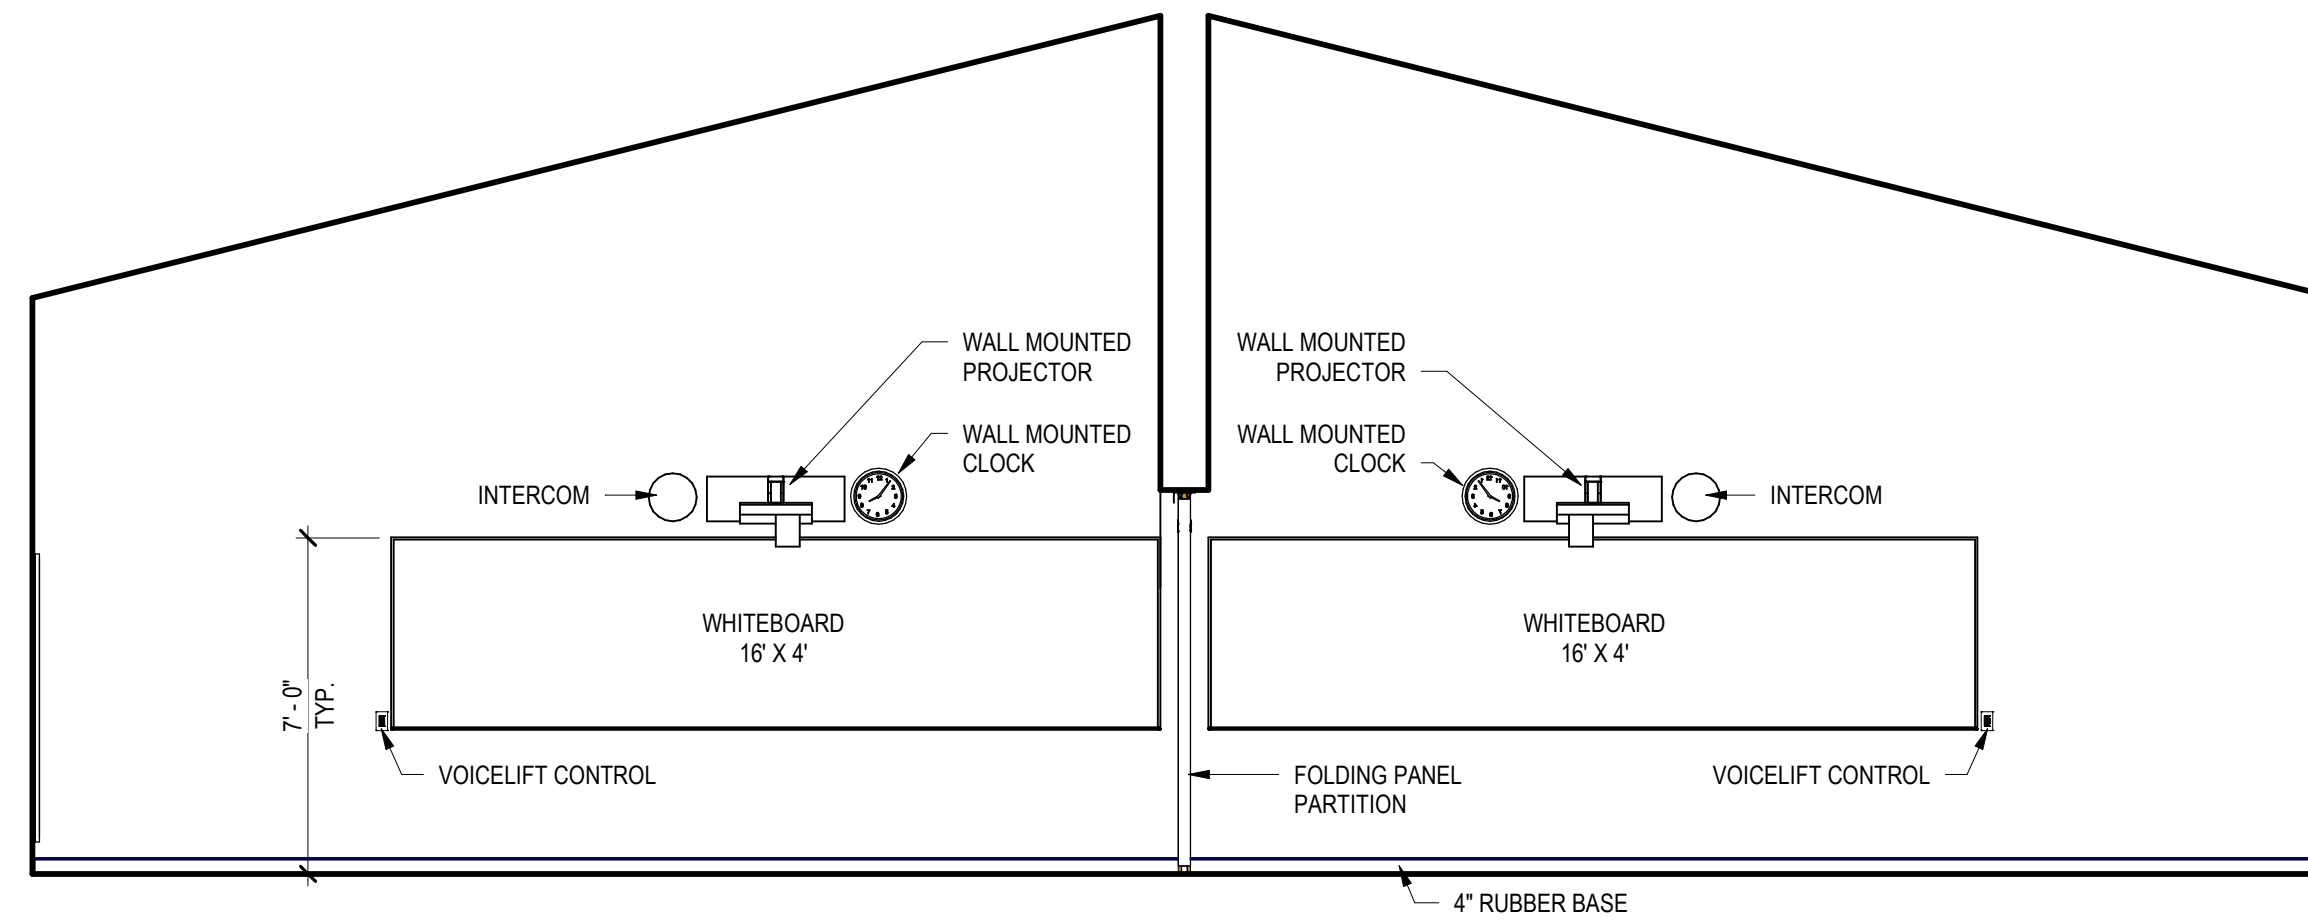

MUSIC / GREEN ROOM
SCALE: 1/4" = 1'-0"

MUSIC / GREEN ROOM
SCALE: 1/4" = 1'-0"

MUSIC / GREEN ROOM
SCALE: 1/4" = 1'-0"

MUSIC / GREEN ROOM
SCALE: 1/4" = 1'-0"

HALL
SCALE: 1/4" = 1'-0"

Architects West

10.02.19