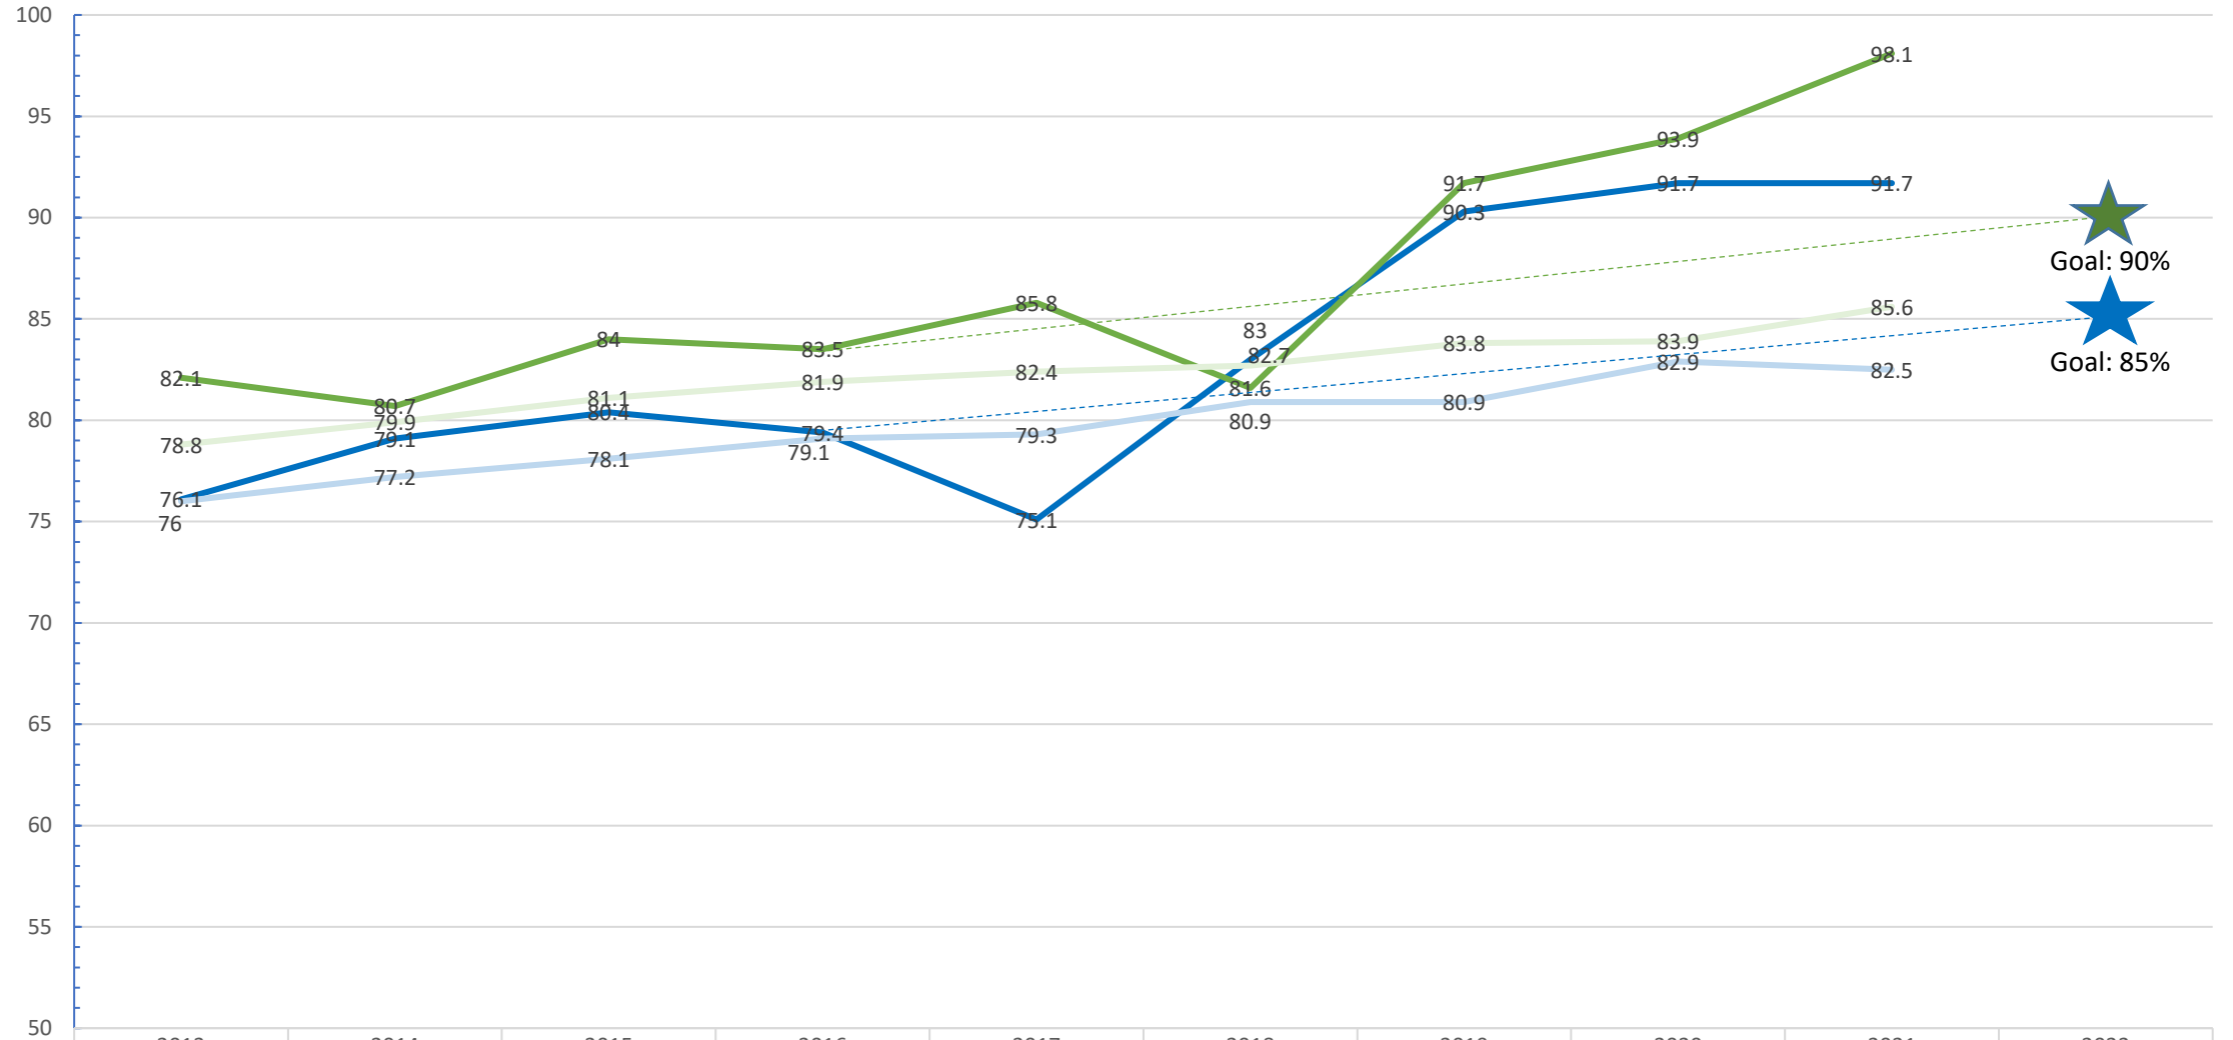

### WWPS 4 and 5 Year Graduation Rates vs Wa State

	2013	2014	2015	2016	2017	2018	2019	2020	2021	2022
WWPS 4 Yr	76.1	79.1	80.4	79.4	75.1	83	90.3	91.7	91.7	
State 4 Yr	76	77.2	78.1	79.1	79.3	80.9	80.9	82.9	82.5	
WWPS 5 Yr	82.1	80.7	84	83.5	85.8	81.6	91.7	93.9	98.1	
State 5 Yr	78.8	79.9	81.1	81.9	82.4	82.7	83.8	83.9	85.6	