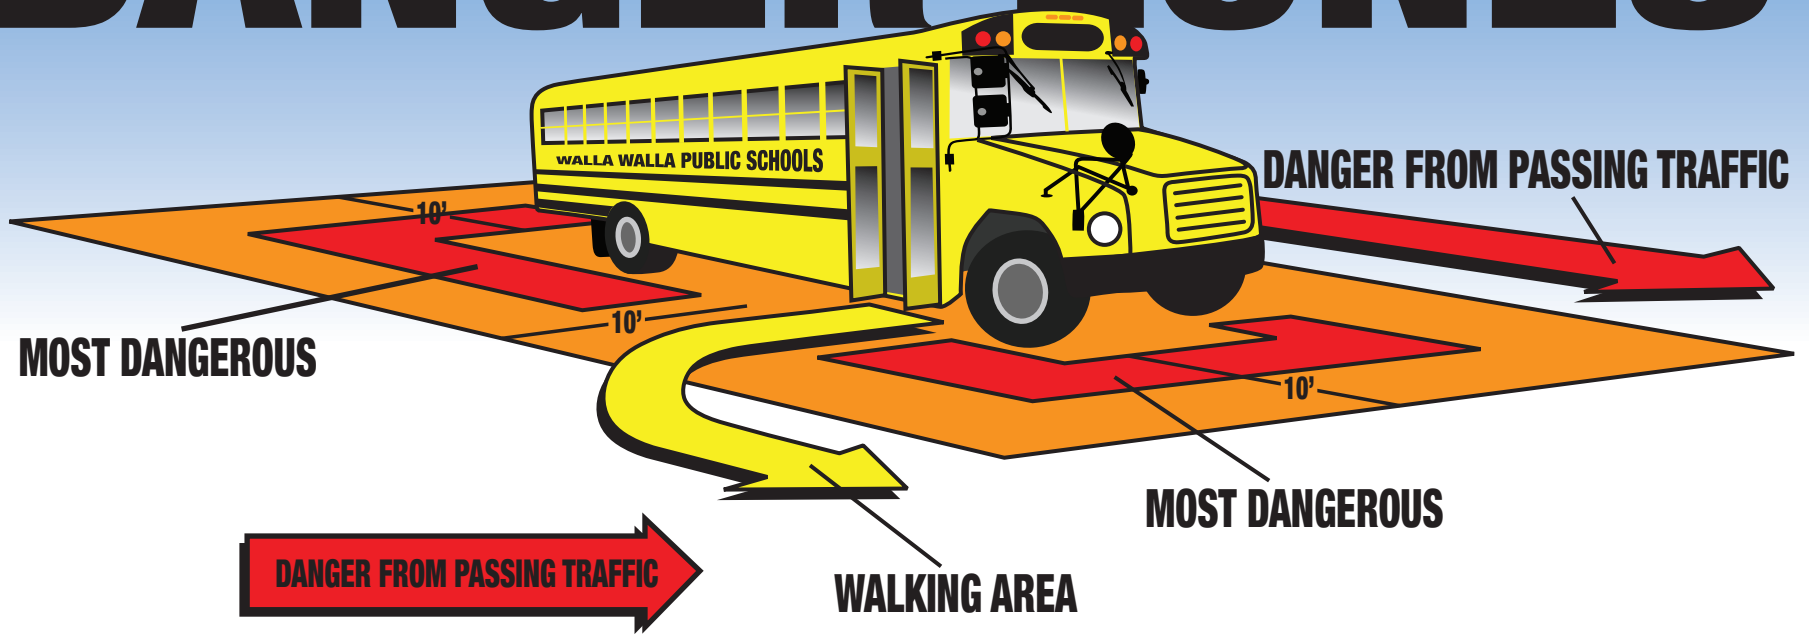

SCHOOL BUS DANGER ZONES

WHAT IS THE DANGER ZONE AROUND A SCHOOL BUS?

The danger zone is the space all around the school bus. It extends out 10 feet (10 giant steps) in all directions. The School Bus Driver can't see in this zone. He or she cannot see you around the wheels either. It is very dangerous to be in the danger zone.

IF YOU HAVE TO CROSS THE ROAD:

- ◆ A. Make eye contact with the driver.
- ◆ B. Wait for the driver to signal you when it is safe to cross.
- ◆ C. Be sure it is safe - Look left, right, then left and right again.
- ◆ D. NEVER CROSS BEHIND THE BUS!