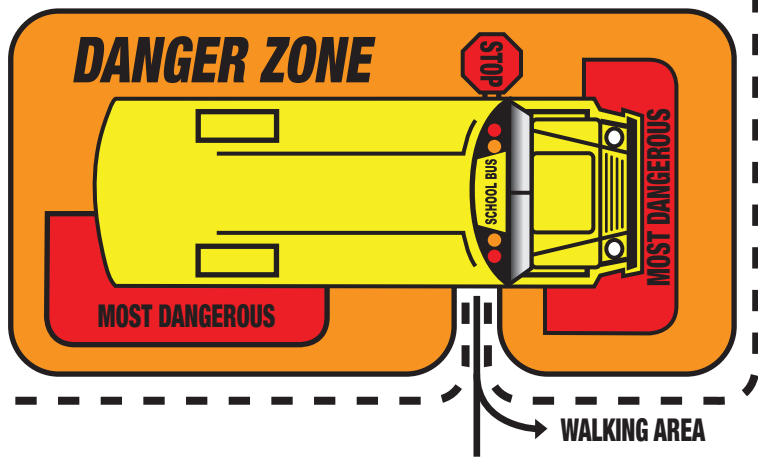

SCHOOL BUS DANGER ZONES

WHAT IS THE DANGER ZONE AROUND A SCHOOL BUS?

The danger zone is the space all around the school bus. It extends out 10 feet (10 giant steps) in all directions. The School Bus Driver can't see in this zone. He or she cannot see you around the wheels either. It is very dangerous to be in the danger zone.

IF YOU HAVE TO CROSS THE ROAD:

- ◆ A. Make eye contact with the driver.
- ◆ B. Wait for the driver to signal you when it is safe to cross.
- ◆ C. Be sure it is safe - Look left, right, then left and right again.
- ◆ D. NEVER CROSS BEHIND THE BUS!