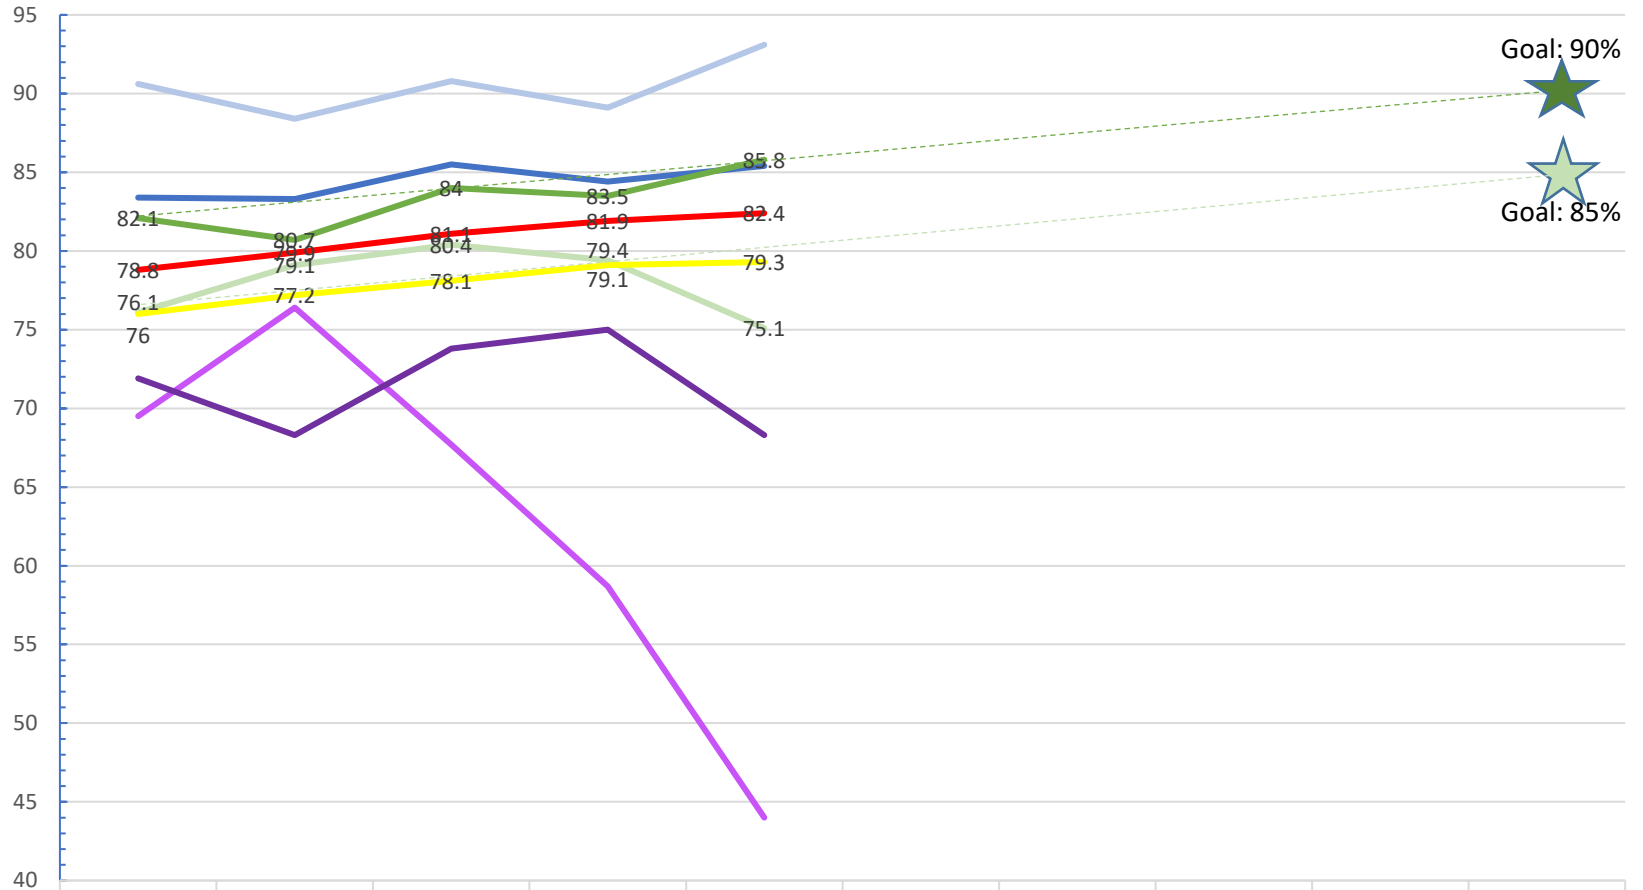

WWPS 4 and 5 Year Graduation Rates vs Wa State

	2013	2014	2015	2016	2017	2018	2019	2020	2021	2022
WWPS 4 Yr	76.1	79.1	80.4	79.4	75.1					
WaHI 4 Yr	83.4	83.3	85.5	84.4	85.4					
LHS 4 Yr	69.5	76.4	67.7	58.7	44					
State 4 Yr	76	77.2	78.1	79.1	79.3					
WWPS 5 Yr	82.1	80.7	84	83.5	85.8					
WaHi 5 Yr	90.6	88.4	90.8	89.1	93.1					
LHS 5 Yr	71.9	68.3	73.8	75	68.3					
State 5 Yr	78.8	79.9	81.1	81.9	82.4					